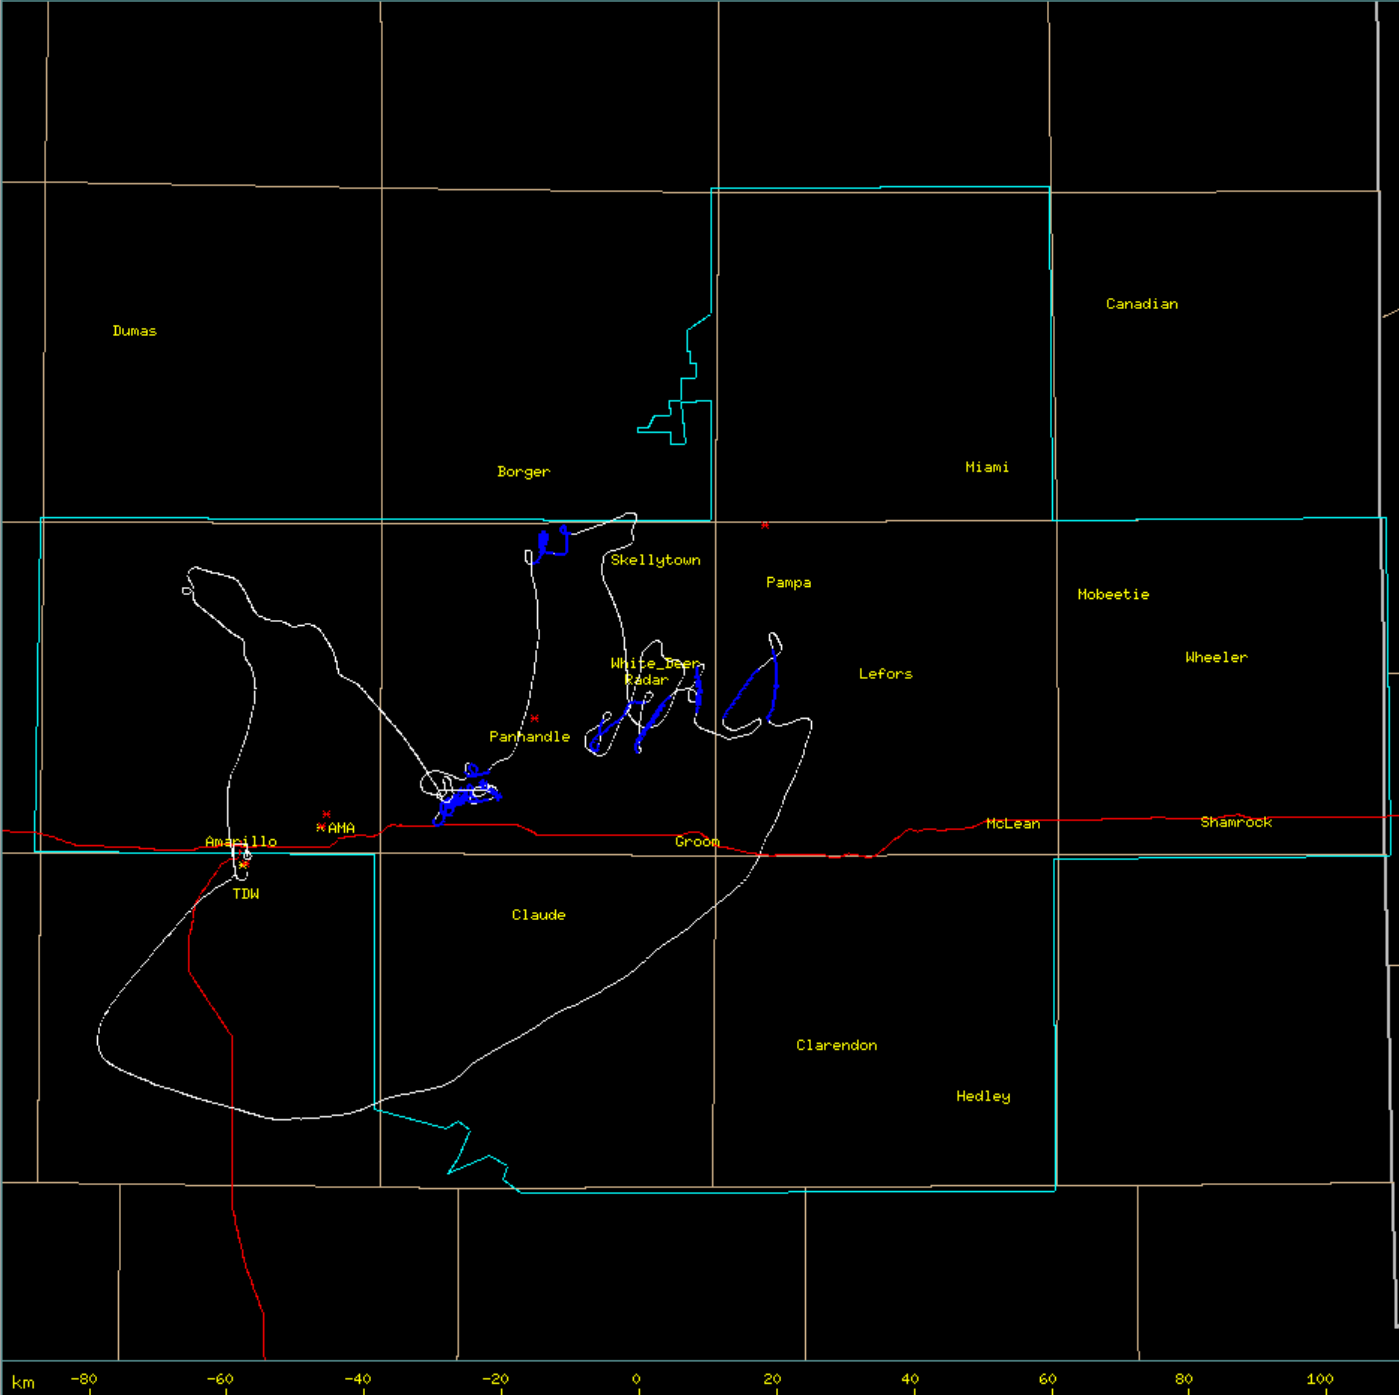

TITAN (RAL-NCAR)

- □ ×

Help Level Field Zoom Cont Image Rings Maps Tracks TType Annot Past Foast Future Time Copy Quit

24hr_Precip_Accum

2024/08/04 03:00:00 UTC Composite

km

- 359P
- 9454
- eburn
- bip
- eb+bip
- dry_ice

km -80 -60 -40 -20 0 20 40 60 80 100

August 10, 2024 Flight Tracks

TITAN (RAL-NCAR)

- □ ×

Help Level Field Zoom Cont Image Rings Maps Tracks TType Annot Past Fcast Future Time Copy Quit

24hr_Precip_Accum

2024/08/11 03:00:00 UTC Composite

km

- 359P
- 9454
- eburn
- bip
- eb+bip
- dry_ice

August 11, 2024 Flight Tracks

TITAN (RAL-NCAR)

- □ ×

Help Level Field Zoom Cont Image Rings Maps Tracks TType Annot Past Foast Future Time Copy Quit

24hr_Precip_Accum

24hr_Precip_Accum

2024/08/17 03:00:00 UTC Composite Tracks to 2024/08/17 03:00:00 Tz 30

km

- 359P
- 9454
- eburn
- bip
- eb+bip
- dry_ice

August 25, 2024 Flight Tracks

TITAN (RAL-NCAR)

- □ ×

Help Level Field Zoom Cont Image Rings Maps Tracks TType Annot Past Foast Future Time Copy Quit