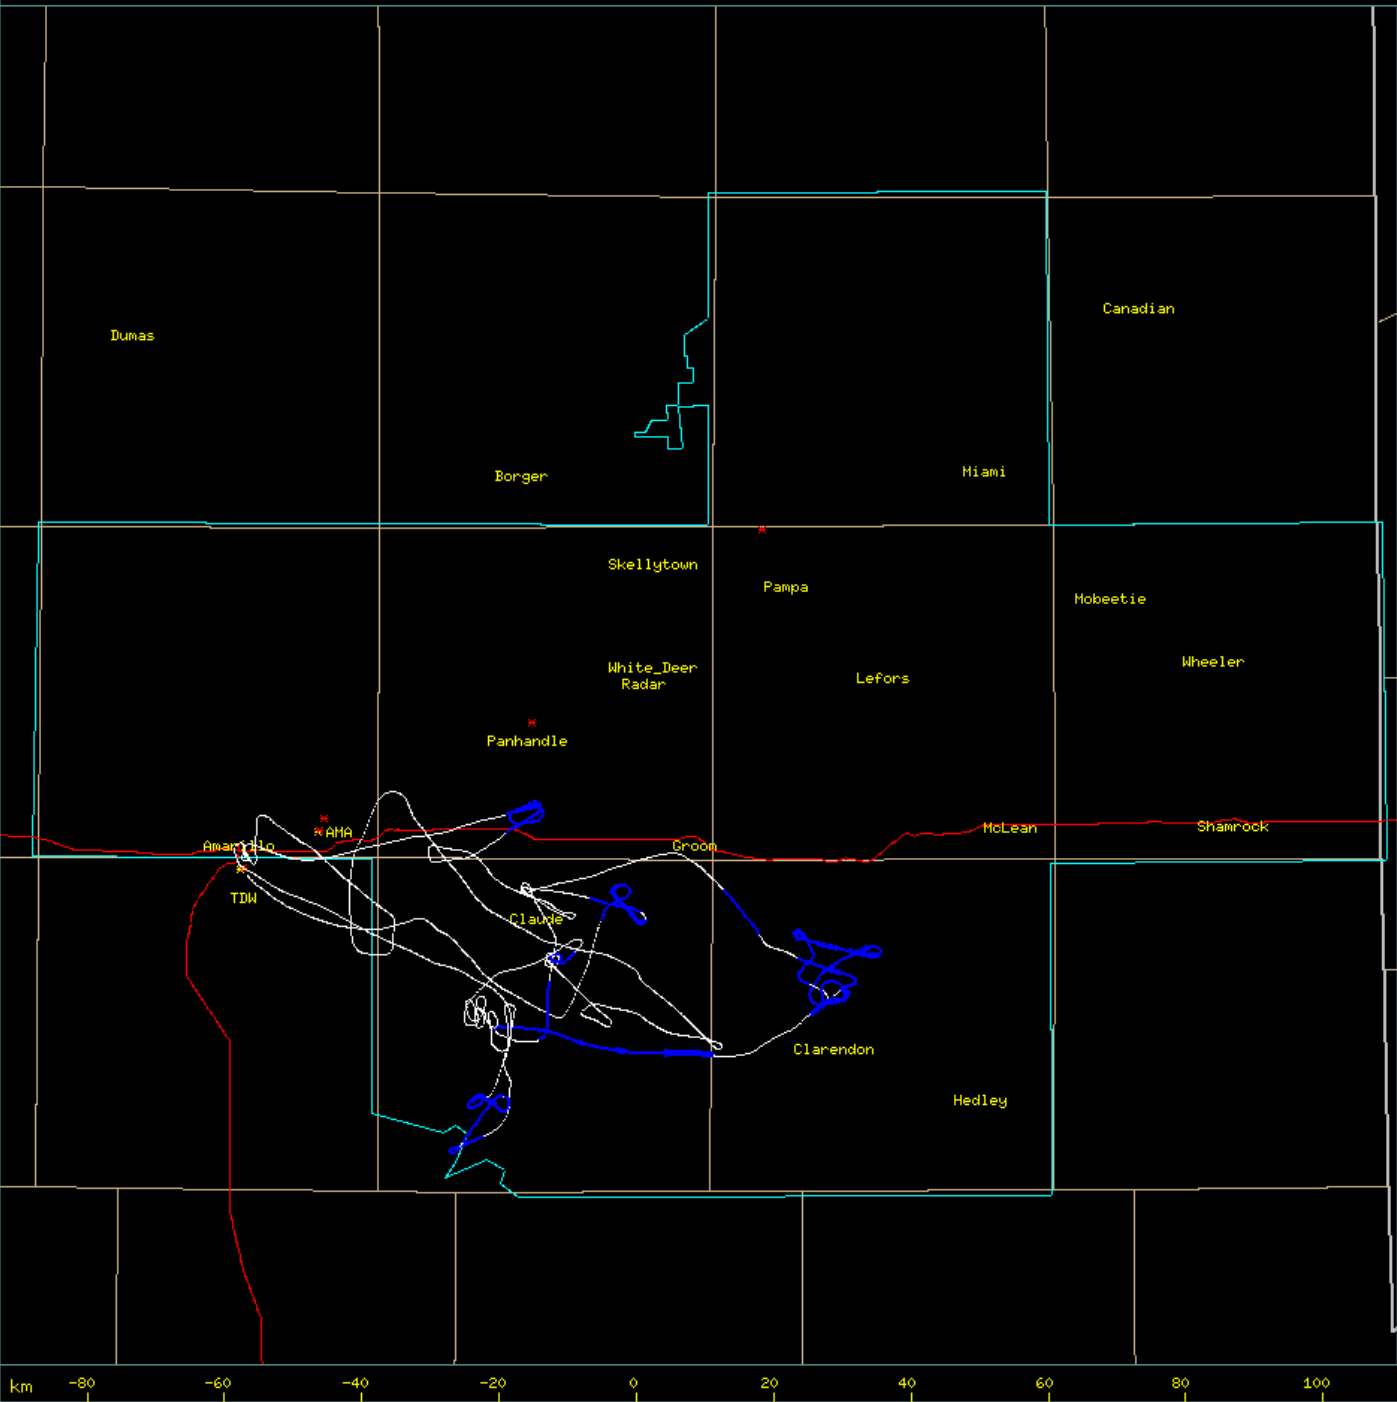

km

- 359P
- 9454
- eburn
- bip
- eb+bip
- dry_ice

August 11, 2024 Flight Tracks

TITAN (RAL-NCAR)

- □ ×

Help Level Field Zoom Cont Image Rings Maps Tracks TType Annot Past Foast Future Time Copy Quit

24hr_Precip_Accum

2024/08/12 03:00:00 UTC Composite

km

- 359P
- 9454
- eburn
- bip
- eb+bip
- dry_ice

km -80 -60 -40 -20 0 20 40 60 80 100

August 14, 2024 Flight Tracks

TITAN (RAL-NCAR)

Help Level Field Zoom Cont Image Rings Maps Tracks TType Annot Past Fcast Future Time Copy Quit

2024/08/16 03:00:00 UTC Composite Tracks to 2024/08/16 03:00:00 Tz 30

km

- 359P
- 9454
- eburn
- bip
- eb+bip
- dry_ice

August 16, 2024 Flight Tracks

TITAN (RAL-NCAR)

- Help
- Level
- Field
- Zoom
- Cont
- Image
- Rings
- Maps
- Tracks
- TType
- Annot
- Past
- Fcast
- Future
- Time
- Copy
- Quit

24hr_Precip_Accum

2024/08/17 03:00:00 UTC Composite Tracks to 2024/08/17 03:00:00 Tz 30

km

- 359P
- 9454
- eburn
- bip
- eb+bip
- dry_ice

August 25, 2024 Flight Tracks

TITAN (RAL-NCAR)

- □ ×

Help Level Field Zoom Cont Image Rings Maps Tracks TType Annot Past Foast Future Time Copy Quit