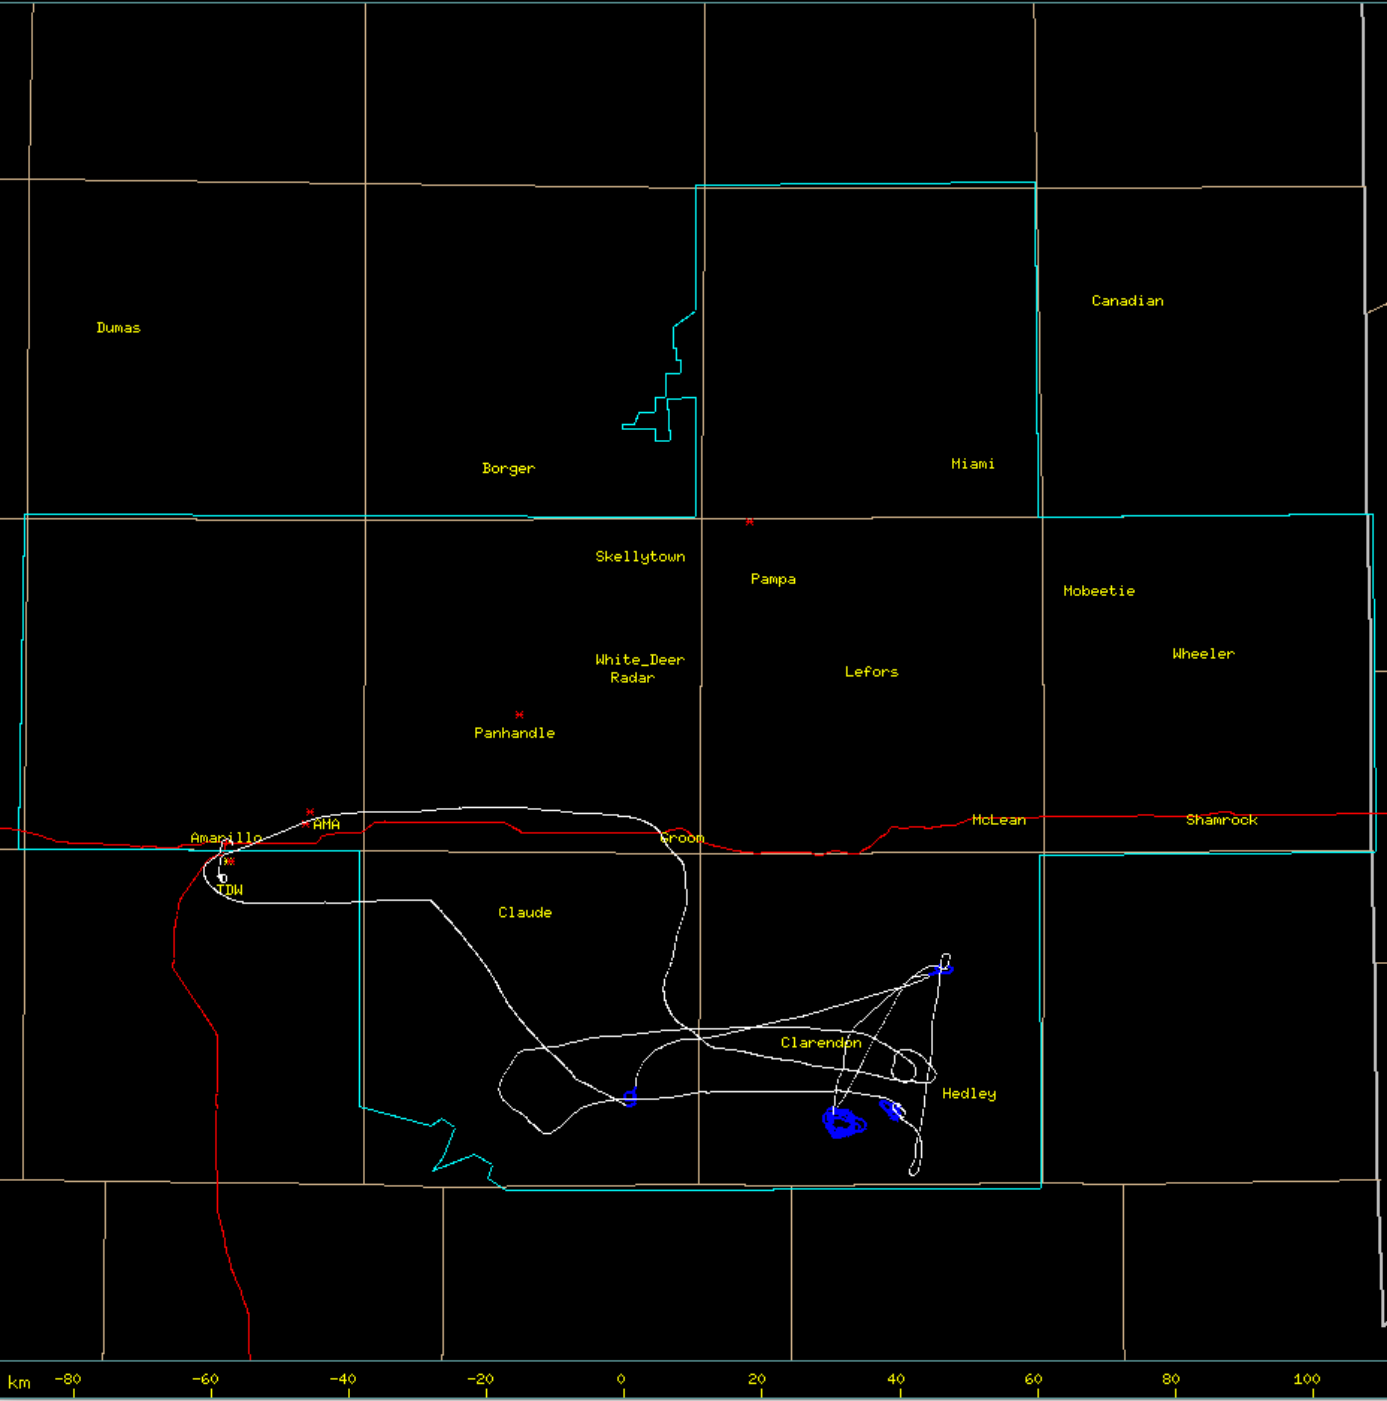

24hr_Precip_Accum

2024/08/15 03:00:00 UTC Composite

August 15, 2024 Flight Tracks

TITAN (RAL-NCAR)

- □ ×

Help Level Field Zoom Cont Image Rings Maps Tracks TType Annot Past Foast Future Time Copy Quit

24hr_Precip_Accum

2024/08/16 03:00:00 UTC Composite Tracks to 2024/08/16 03:00:00 Tz 30

km

- 359P
- 9454
- eburn
- bip
- eb+bip
- dry_ice

August 16, 2024 Flight Tracks

TITAN (RAL-NCAR)

- Help
- Level
- Field
- Zoom
- Cont
- Image
- Rings
- Maps
- Tracks
- TType
- Annot
- Past
- Fcast
- Future
- Time
- Copy
- Quit

24hr_Precip_Accum

2024/08/17 03:00:00 UTC Composite Tracks to 2024/08/17 03:00:00 Tz 30

km

- 359P
- 9454
- eburn
- bip
- eb+bip
- dry_ice

August 25, 2024 Flight Tracks

TITAN (RAL-NCAR)

- □ ×

Help Level Field Zoom Cont Image Rings Maps Tracks TType Annot Past Foast Future Time Copy Quit

24hr_Precip_Accum

2024/08/26 03:00:00 UTC Composite Tracks to 2024/08/26 03:00:00 Tz 30

km

- 359P
- 9454
- eburn
- bip
- eb+bip
- dry_ice

km -80 -60 -40 -20 0 20 40 60 80 100

August 29, 2024 Flight Tracks

TITAN (RAL-NCAR)