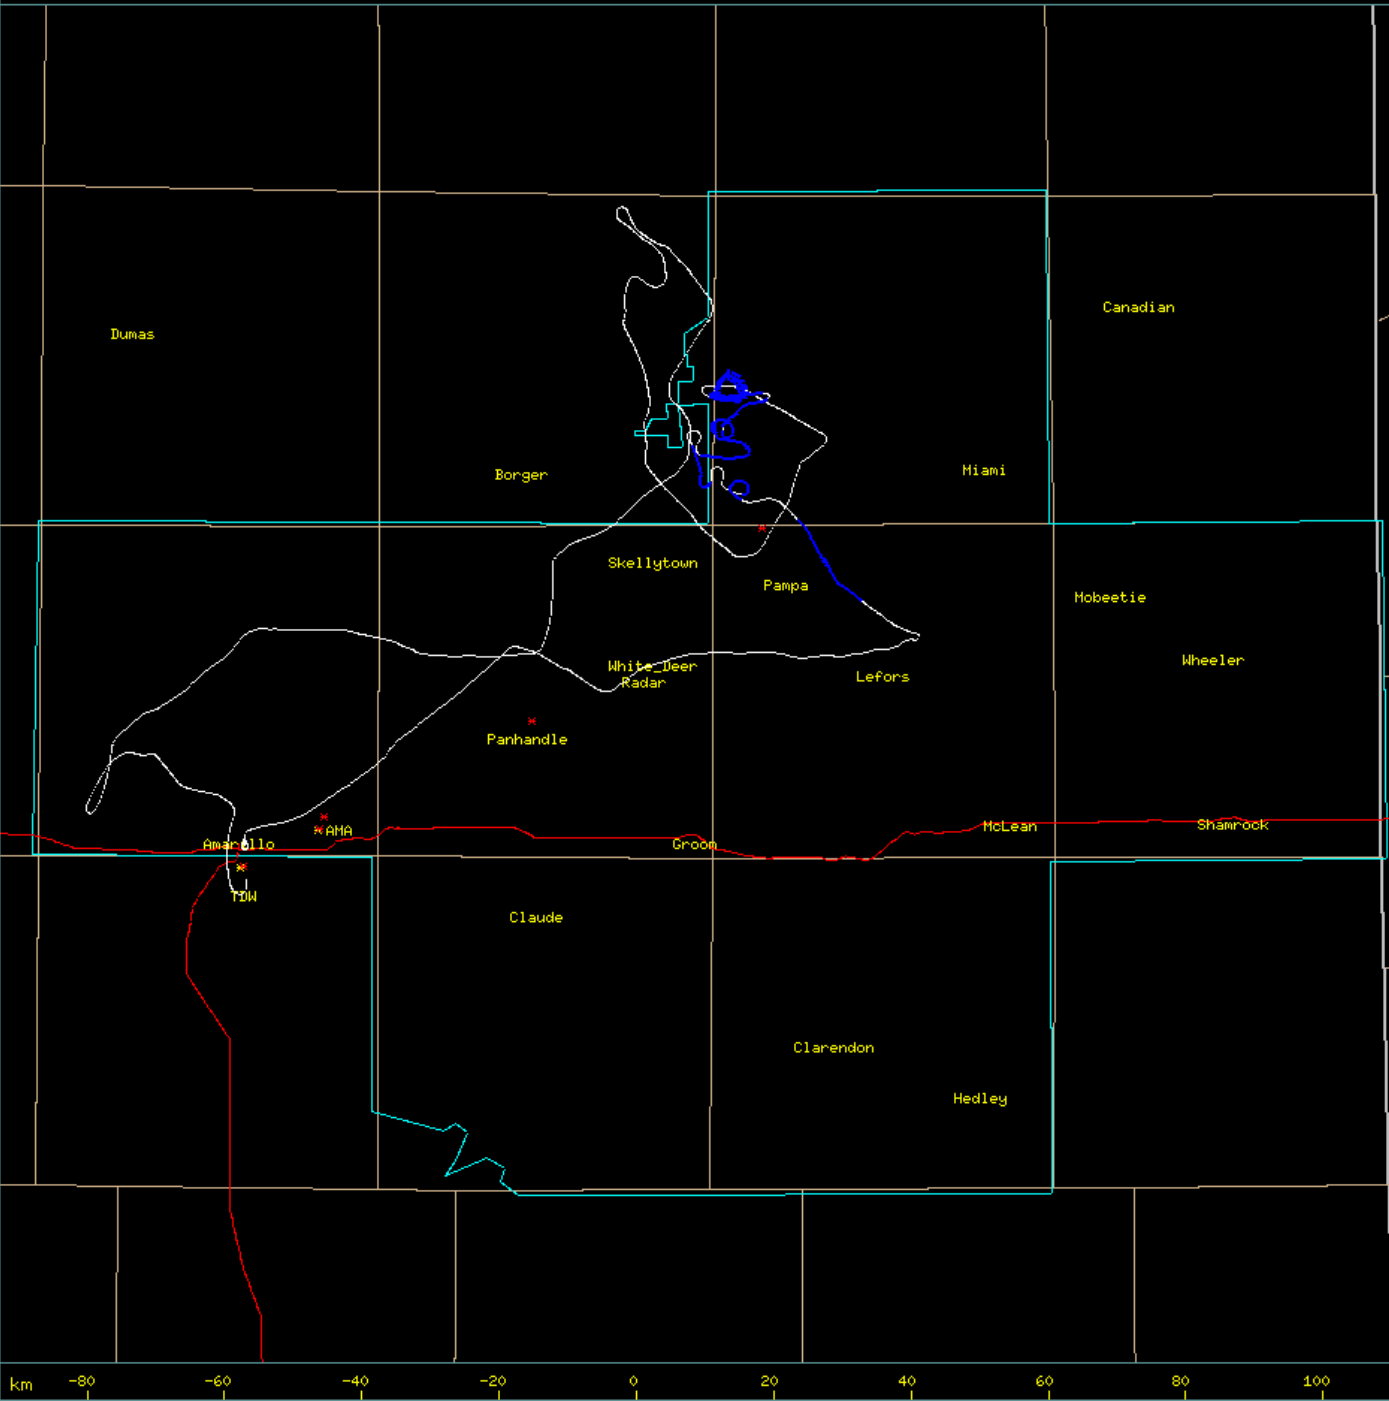

-20

0

20

40

60

80

100

August 3, 2024 Flight Tracks

TITAN (RAL-NCAR)

- □ ×

Help Level Field Zoom Cont Image Rings Maps Tracks TType Annot Past Foast Future Time Copy Quit

24hr_Precip_Accum

2024/08/04 03:00:00 UTC Composite

km

- 359P
- 9454
- eburn
- bip
- eb+bip
- dry_ice

km -80 -60 -40 -20 0 20 40 60 80 100

August 10, 2024 Flight Tracks

TITAN (RAL-NCAR)

- □ ×

Help Level Field Zoom Cont Image Rings Maps Tracks TType Annot Past Fcast Future Time Copy Quit

24hr_Precip_Accum

2024/08/11 03:00:00 UTC Composite

24hr_Precip_Accum

2024/08/17 03:00:00 UTC Composite Tracks to 2024/08/17 03:00:00 Tz 30

km

- 359P
- 9454
- eburn
- bip
- eb+bip
- dry_ice

August 25, 2024 Flight Tracks

TITAN (RAL-NCAR)

- □ ×

Help Level Field Zoom Cont Image Rings Maps Tracks TType Annot Past Foast Future Time Copy Quit