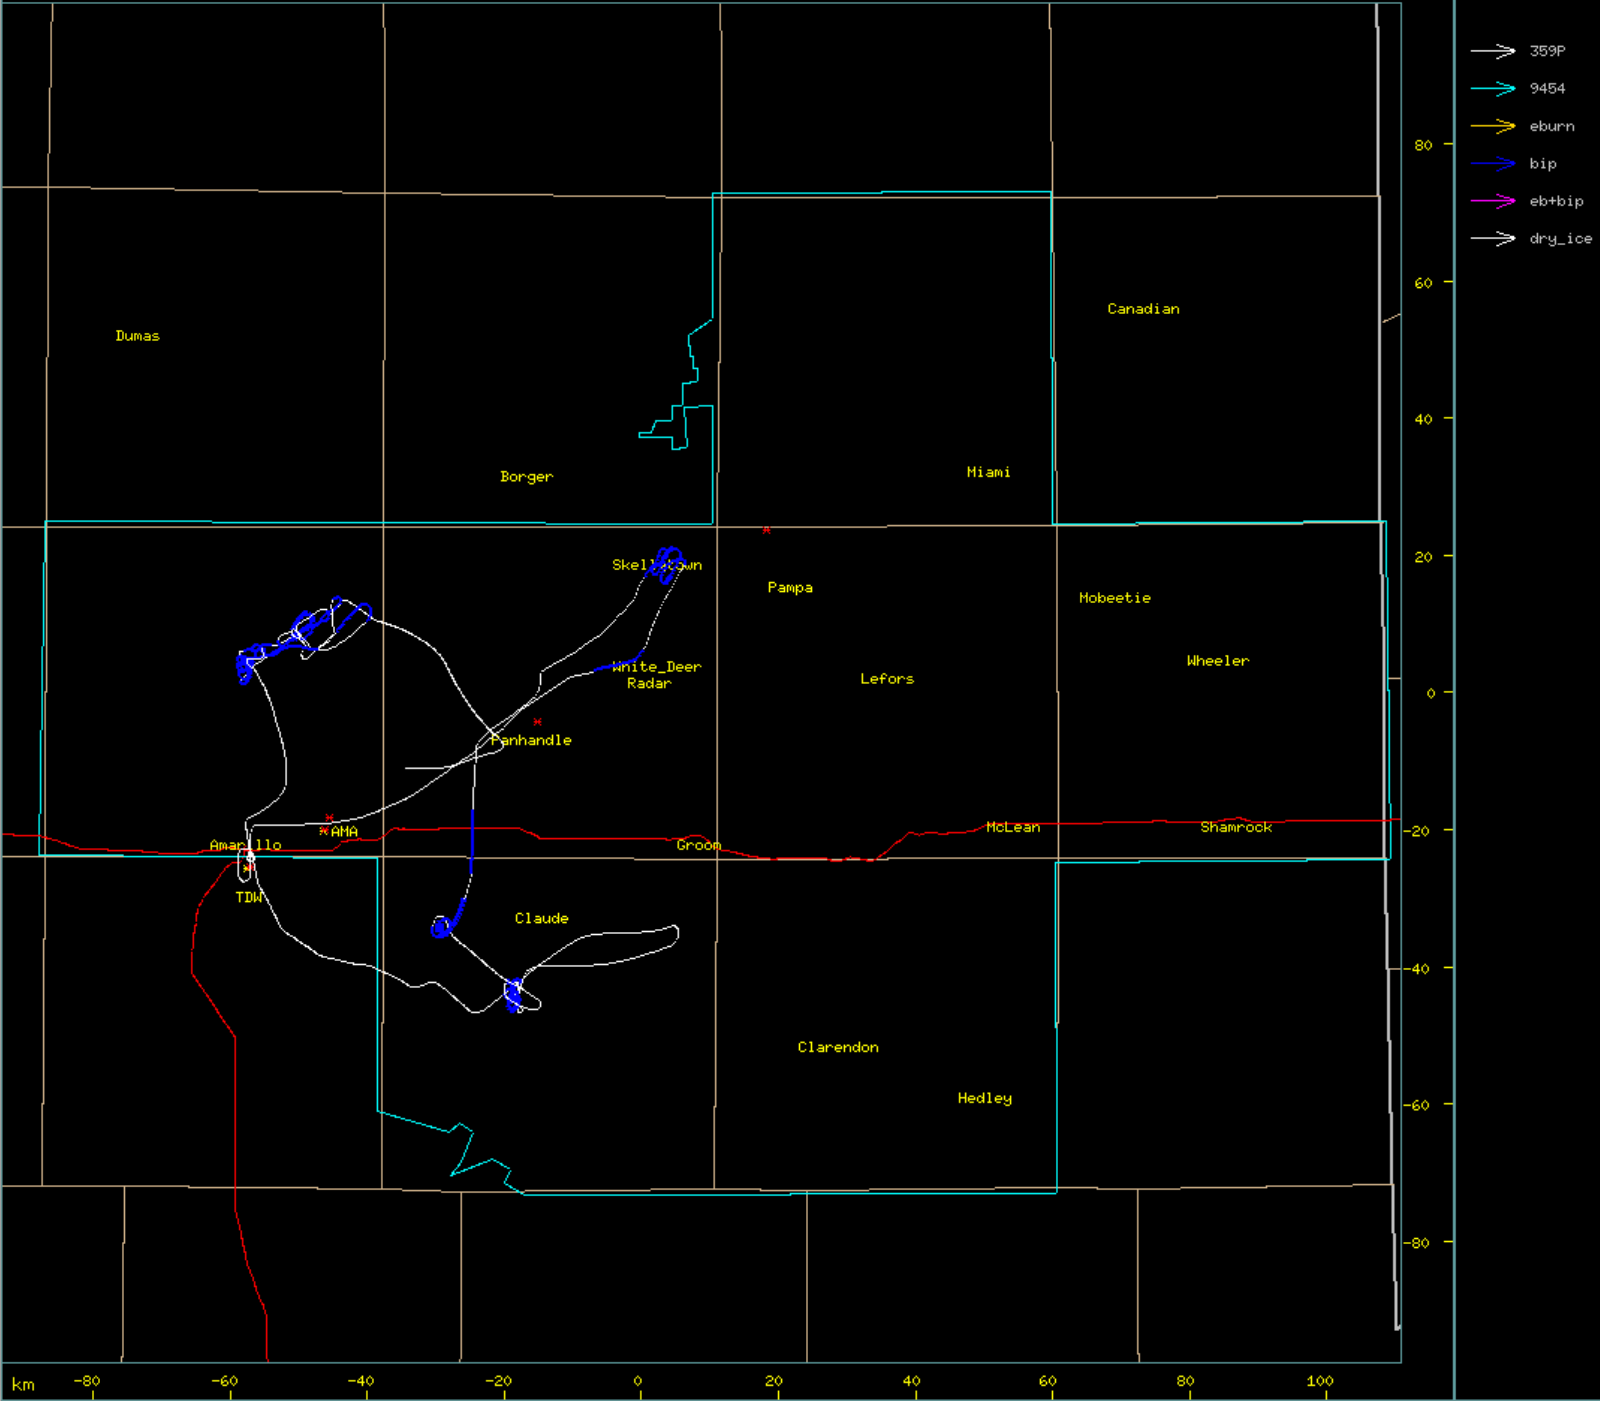

2024/08/12 03:00:00 UTC Composite

km

- 359P
- 9454
- eburn
- bip
- eb+bip
- dry_ice

km -80 -60 -40 -20 0 20 40 60 80 100

August 14, 2024 Flight Tracks

TITAN (RAL-NCAR)

Help Level Field Zoom Cont Image Rings Maps Tracks TType Annot Past Fcast Future Time Copy Quit

24hr_Precip_Accum

2024/08/15 03:00:00 UTC Composite

August 15, 2024 Flight Tracks

TITAN (RAL-NCAR)

- □ ×

Help Level Field Zoom Cont Image Rings Maps Tracks TType Annot Past Foast Future Time Copy Quit

24hr_Precip_Accum

2024/08/16 03:00:00 UTC Composite Tracks to 2024/08/16 03:00:00 Tz 30

km

- 359P
- 9454
- eburn
- bip
- eb+bip
- dry_ice

August 16, 2024 Flight Tracks

TITAN (RAL-NCAR)

- Help
- Level
- Field
- Zoom
- Cont
- Image
- Rings
- Maps
- Tracks
- TType
- Annot
- Past
- Fcast
- Future
- Time
- Copy
- Quit

24hr_Precip_Accum

2024/08/17 03:00:00 UTC Composite Tracks to 2024/08/17 03:00:00 Tz 30

km

- 359P
- 9454
- eburn
- bip
- eb+bip
- dry_ice

August 25, 2024 Flight Tracks

TITAN (RAL-NCAR)

- □ ×

Help Level Field Zoom Cont Image Rings Maps Tracks TType Annot Past Foast Future Time Copy Quit