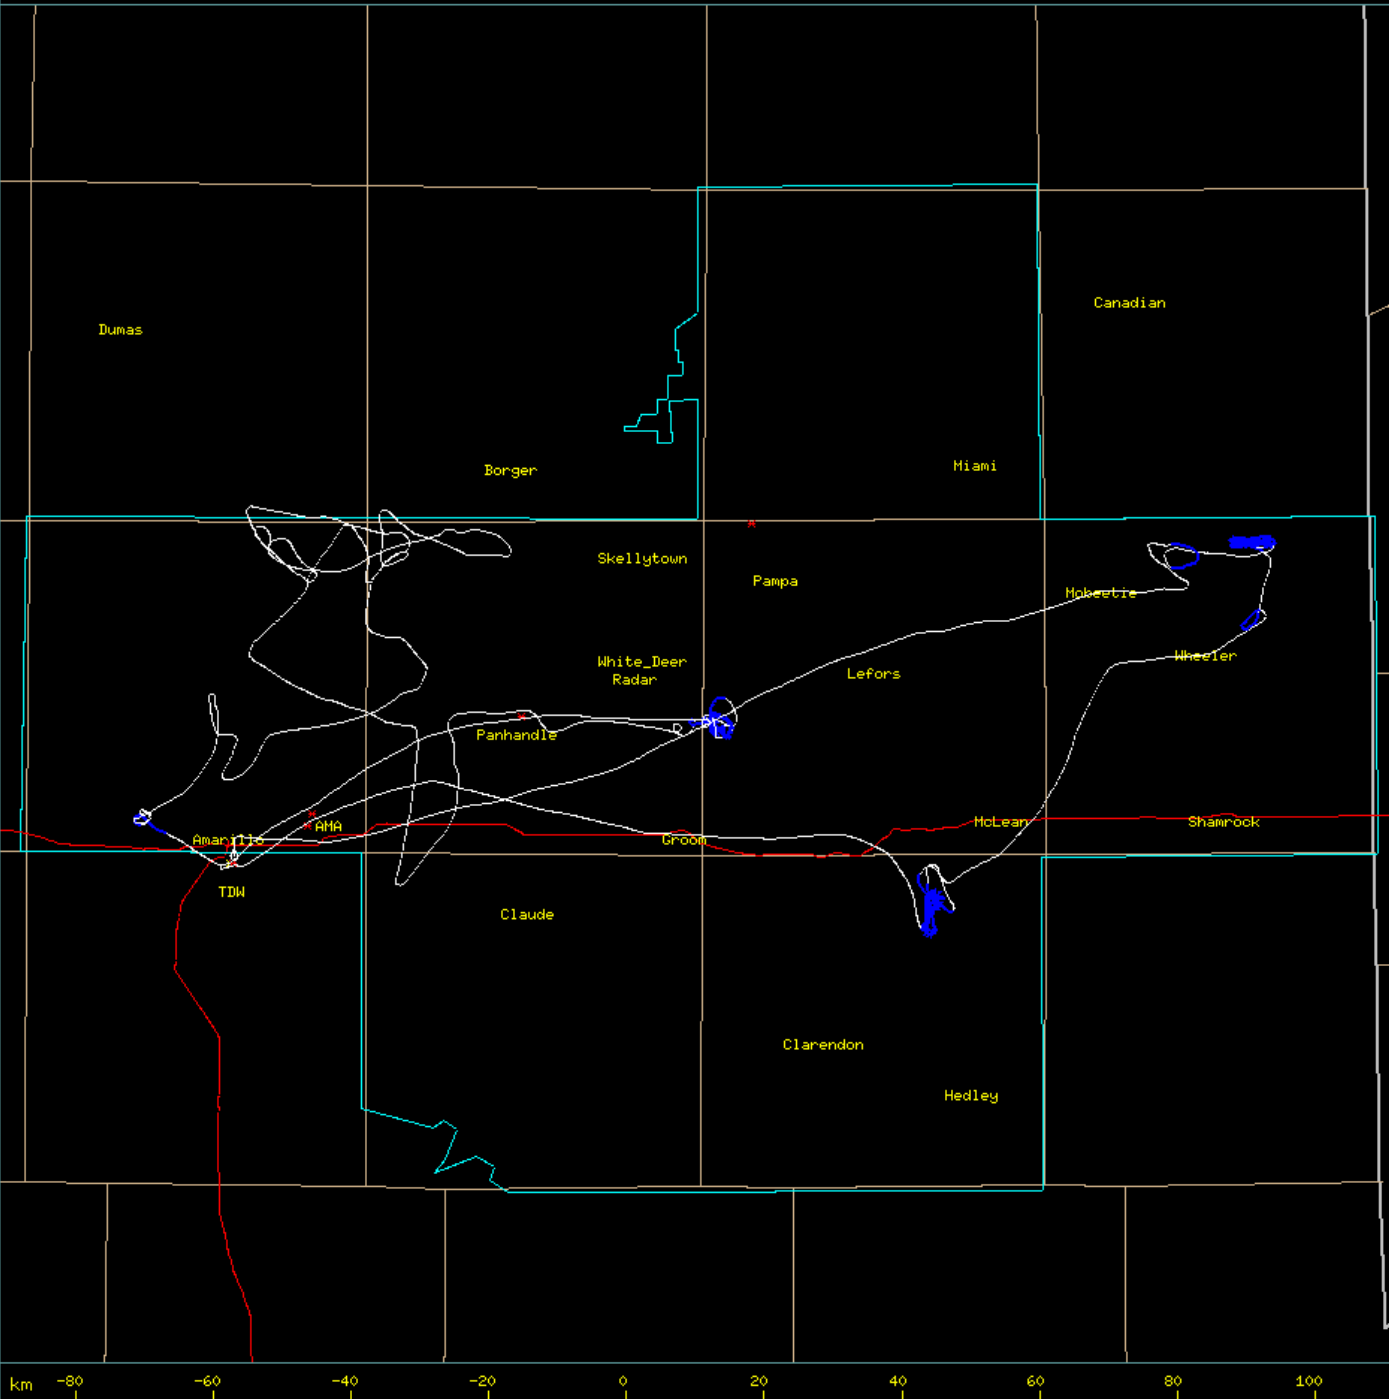

24hr_Precip_Accum

2024/08/15 03:00:00 UTC Composite

August 15, 2024 Flight Tracks

TITAN (RAL-NCAR)

- □ ×

Help Level Field Zoom Cont Image Rings Maps Tracks TType Annot Past Foast Future Time Copy Quit

24hr_Precip_Accum

2024/08/16 03:00:00 UTC Composite Tracks to 2024/08/16 03:00:00 Tz 30

km

- 359P
- 9454
- eburn
- bip
- eb+bip
- dry_ice

August 16, 2024 Flight Tracks

TITAN (RAL-NCAR)

- Help
- Level
- Field
- Zoom
- Cont
- Image
- Rings
- Maps
- Tracks
- TType
- Annot
- Past
- Fcast
- Future
- Time
- Copy
- Quit

24hr_Precip_Accum

2024/08/17 03:00:00 UTC Composite Tracks to 2024/08/17 03:00:00 Tz 30

km

- 359P
- 9454
- eburn
- bip
- eb+bip
- dry_ice

August 25, 2024 Flight Tracks

TITAN (RAL-NCAR)

- □ ×

Help Level Field Zoom Cont Image Rings Maps Tracks TType Annot Past Foast Future Time Copy Quit

24hr_Precip_Accum

2024/08/26 03:00:00 UTC Composite Tracks to 2024/08/26 03:00:00 Tz 30

km

- 359P
- 9454
- eburn
- bip
- eb+bip
- dry_ice

km -80 -60 -40 -20 0 20 40 60 80 100

August 29, 2024 Flight Tracks

TITAN (RAL-NCAR)