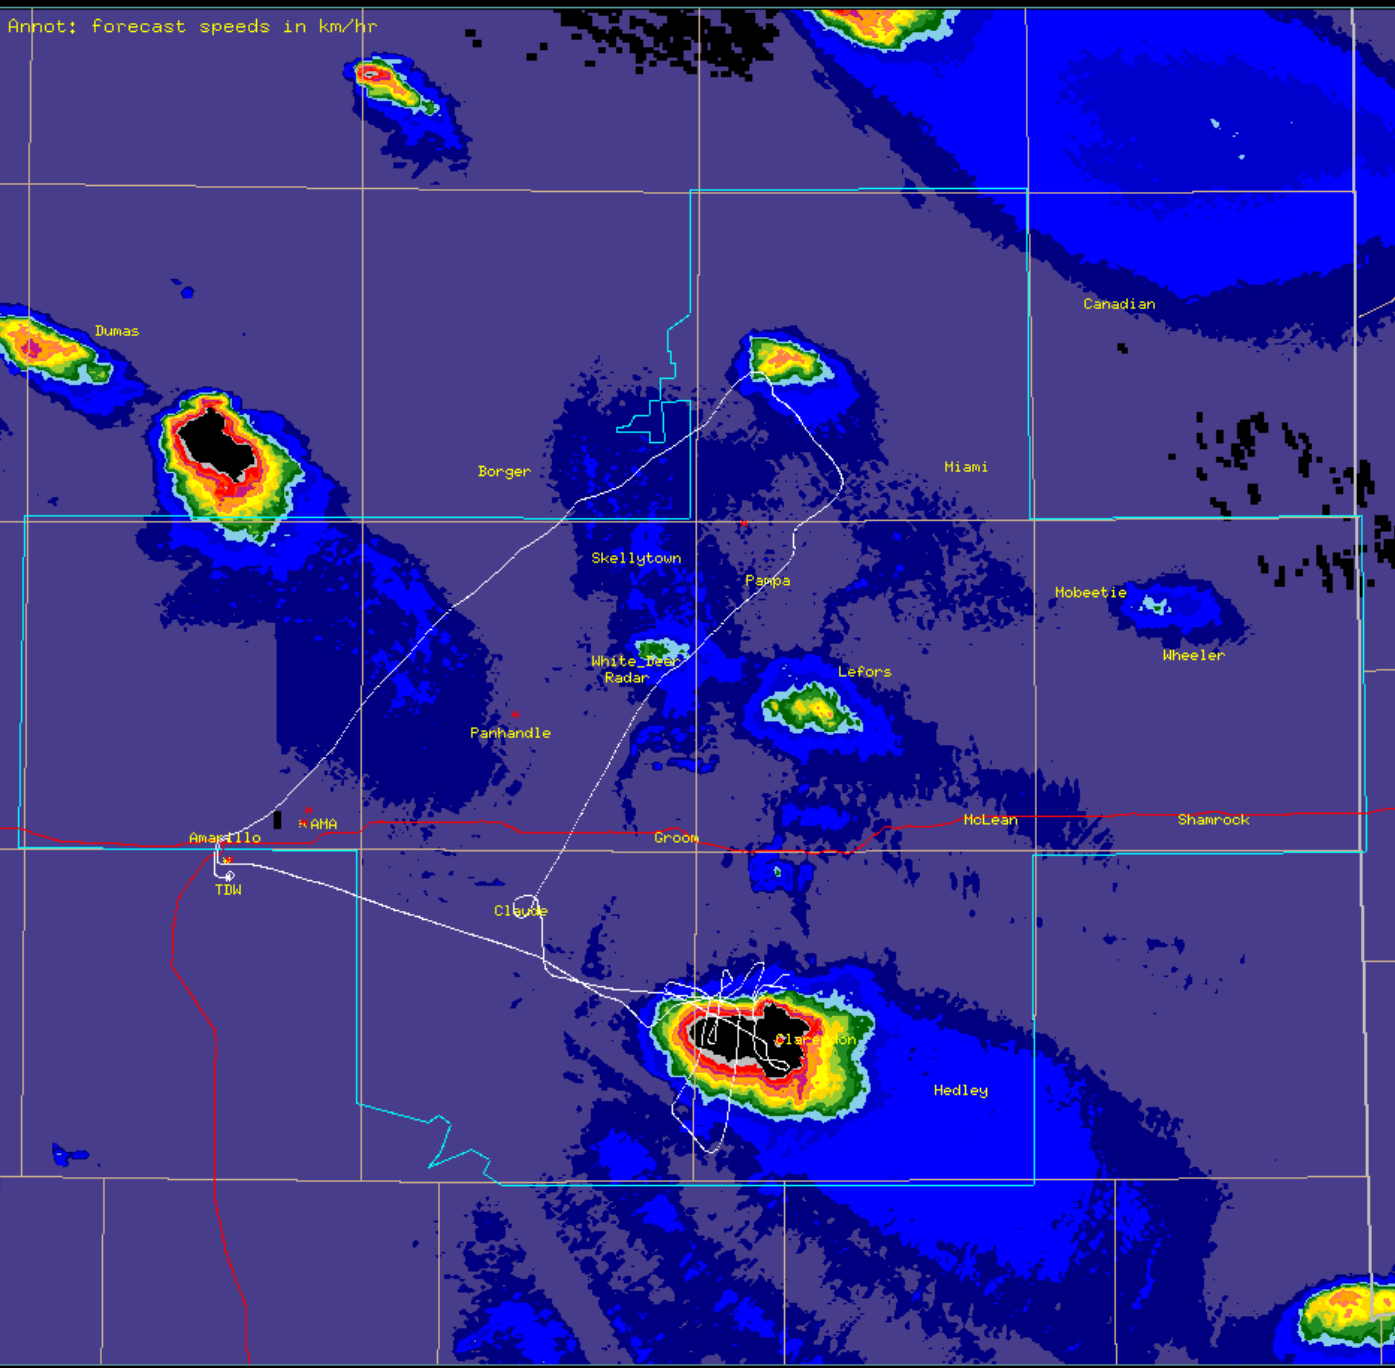

June 3, 2024

TITAN (RAL-NCAR)

— □ ×

Help Level Field Zoom Cont Image Rings Maps Tracks TType Annot Past Foast Future Time Copy Quit

24hr_Precip_Accum

2024/06/04 03:00:00 UTC Composite Tracks to 2024/06/04 03:00:00 Tz 30 Past 0.5(hr) Forecast 0.5(hr)

Annot: forecast speeds in km/hr

June 4, 2024

TITAN (RAL-NCAR)

— □ ×

Help Level Field Zoom Cont Image Rings Maps Tracks TType Annot Past Foast Future Time Copy Quit

24hr_Precip_Accum

2024/06/05 03:00:00 UTC Composite Tracks to 2024/06/05 03:00:00 Tz 30 Past 0.5(hr) Forecast 0.5(hr)

km

mm

- past
- forecast
- 359P
- 9454
- eburn
- bip
- eb+bip
- dry_ice
- past
- current
- forecast

km -80 -60 -40 -20 0 20 40 60 80 100