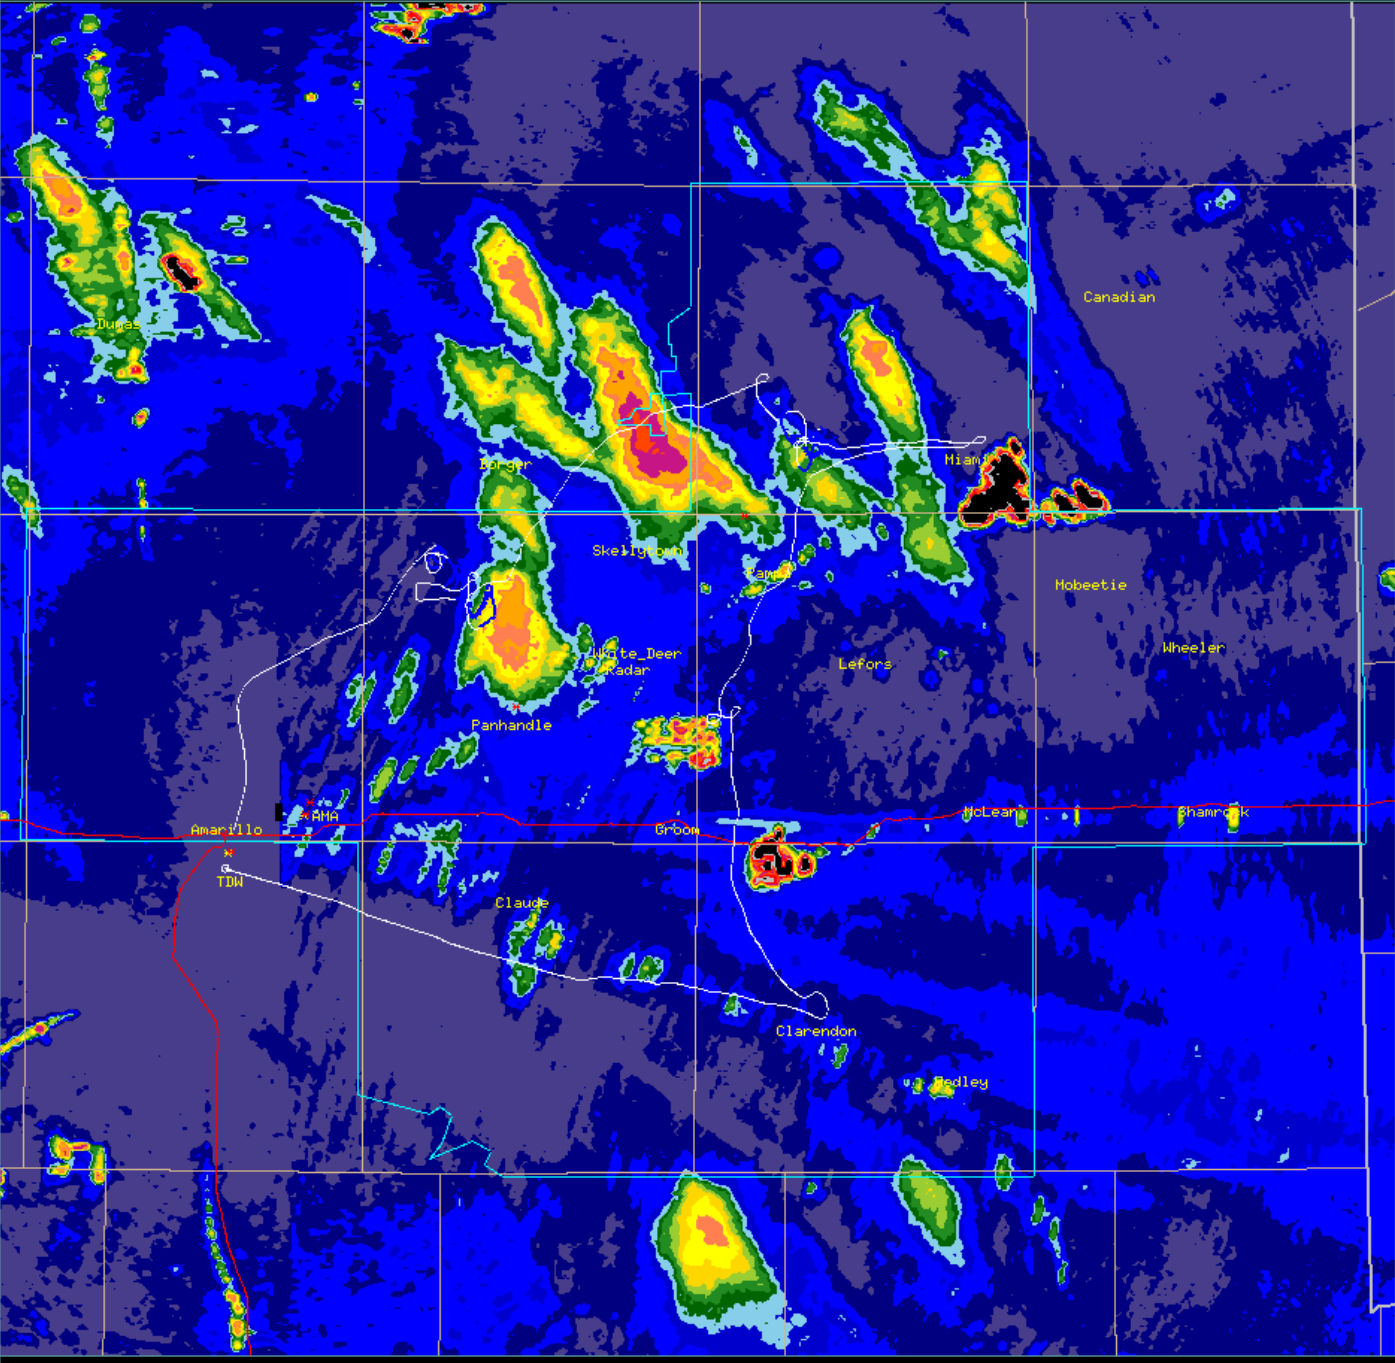

June 3, 2024

TITAN (RAL-NCAR)

— □ ×

Help Level Field Zoom Cont Image Rings Maps Tracks TType Annot Past Foast Future Time Copy Quit

24hr_Precip_Accum

2024/06/04 03:00:00 UTC Composite Tracks to 2024/06/04 03:00:00 Tz 30 Past 0.5(hr) Forecast 0.5(hr)

Annot: forecast speeds in km/hr

June 4, 2024

TITAN (RAL-NCAR)

— □ ×

Help Level Field Zoom Cont Image Rings Maps Tracks TType Annot Past Foast Future Time Copy Quit

24hr_Precip_Accum

2024/06/05 03:00:00 UTC Composite Tracks to 2024/06/05 03:00:00 Tz 30 Past 0.5(hr) Forecast 0.5(hr)

km

mm

- past
- forecast
- 359P
- 9454
- eburn
- bip
- eb+bip
- dry_ice
- past
- current
- forecast

km -80 -60 -40 -20 0 20 40 60 80 100