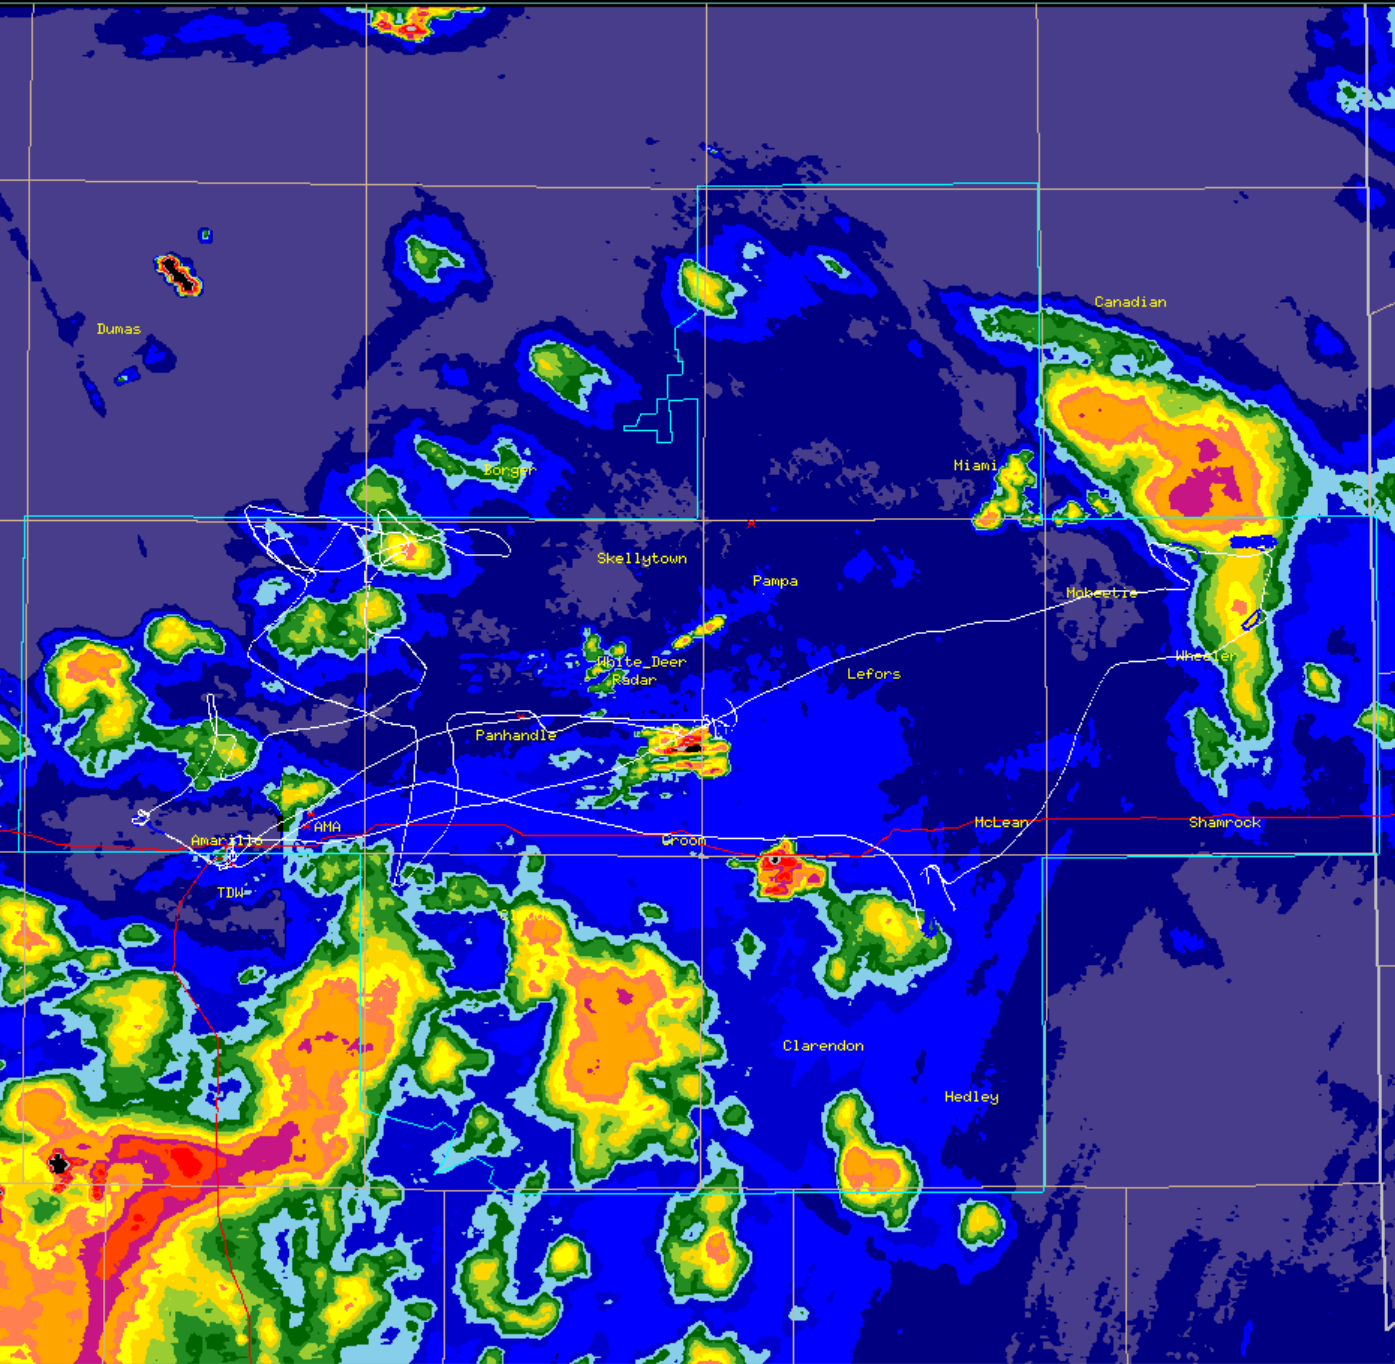

August 16, 2024

TITAN (RAL-NCAR)

— □ ×

Help Level Field Zoom Cont Image Rings Maps Tracks TType Annot Past Fcast Future Time Copy Quit

24hr_Precip_Accum

2024/08/17 03:00:00 UTC Composite Tracks to 2024/08/17 03:00:00 Tz 30

km