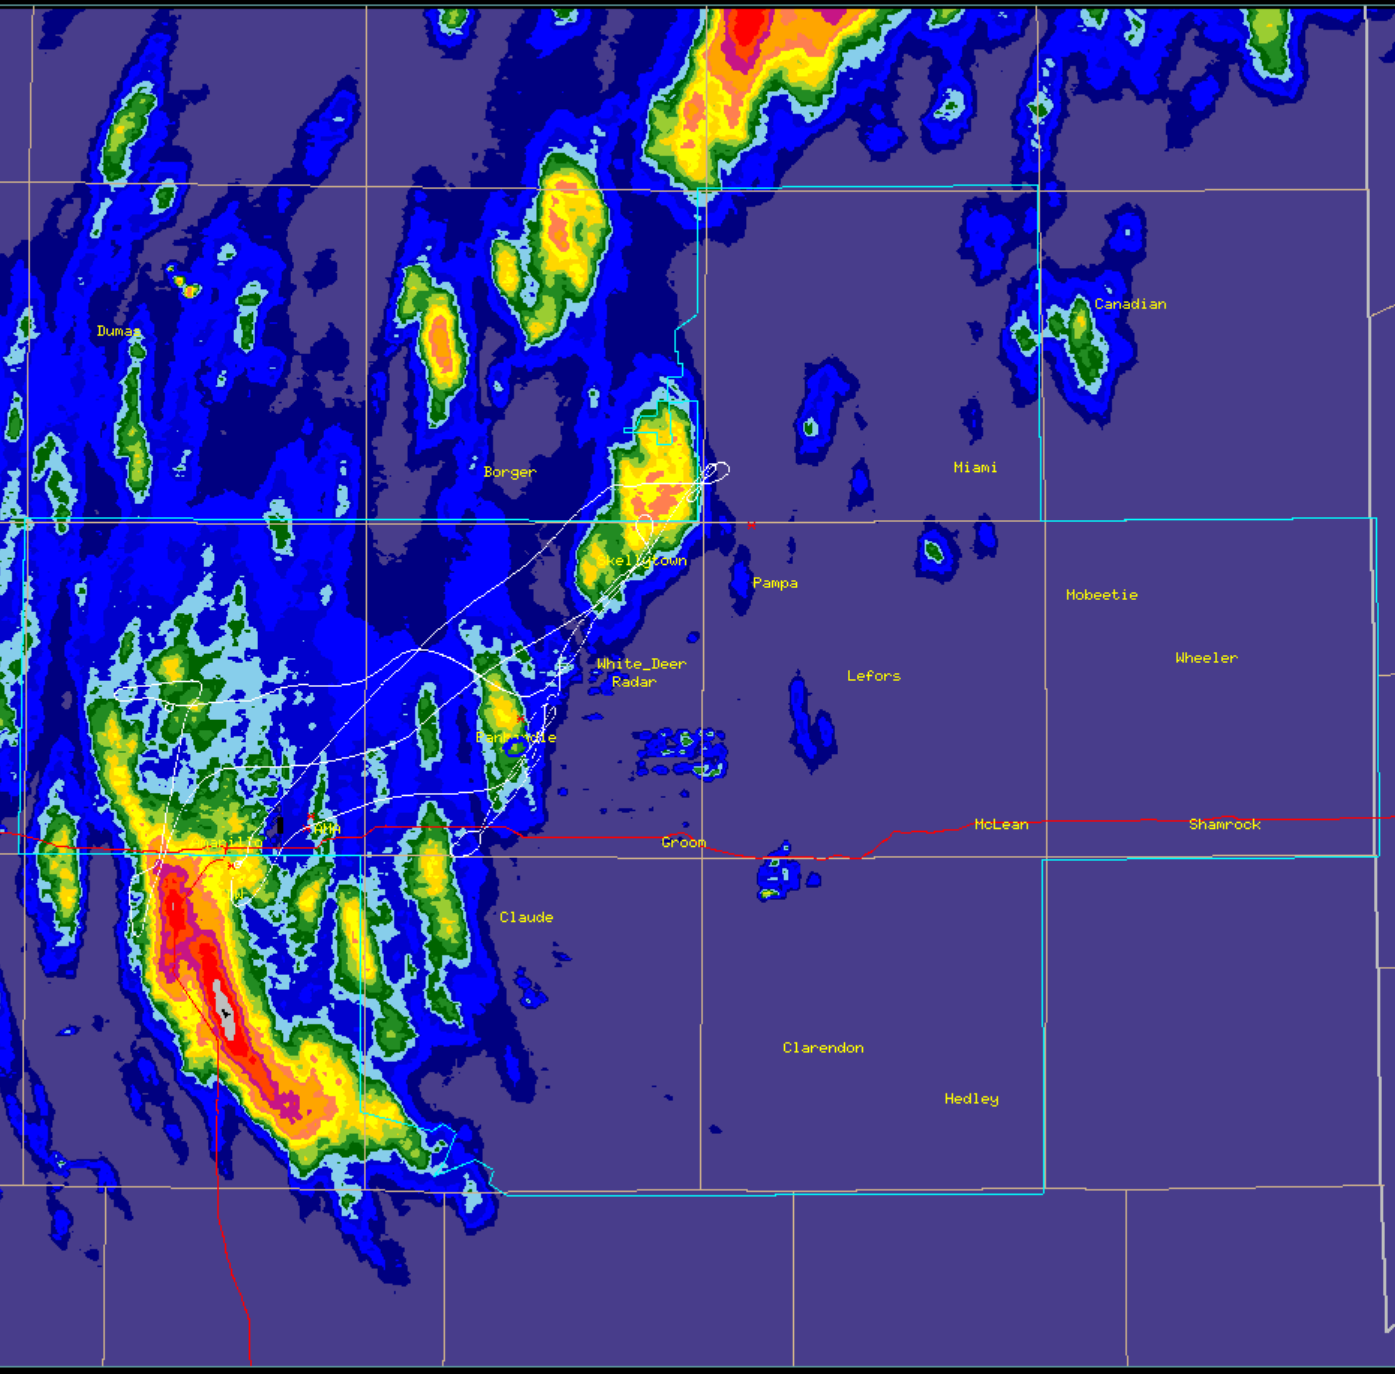

August 25, 2024

TITAN (RAL-NCAR)

— □ ×

Help Level Field Zoom Cont Image Rings Maps Tracks TType Annot Past Fcast Future Time Copy Quit

24hr_Precip_Accum

2024/08/26 03:00:00 UTC Composite Tracks to 2024/08/26 03:00:00 Tz 30

km

mm

km -80 -60 -40 -20 0 20 40 60 80 100