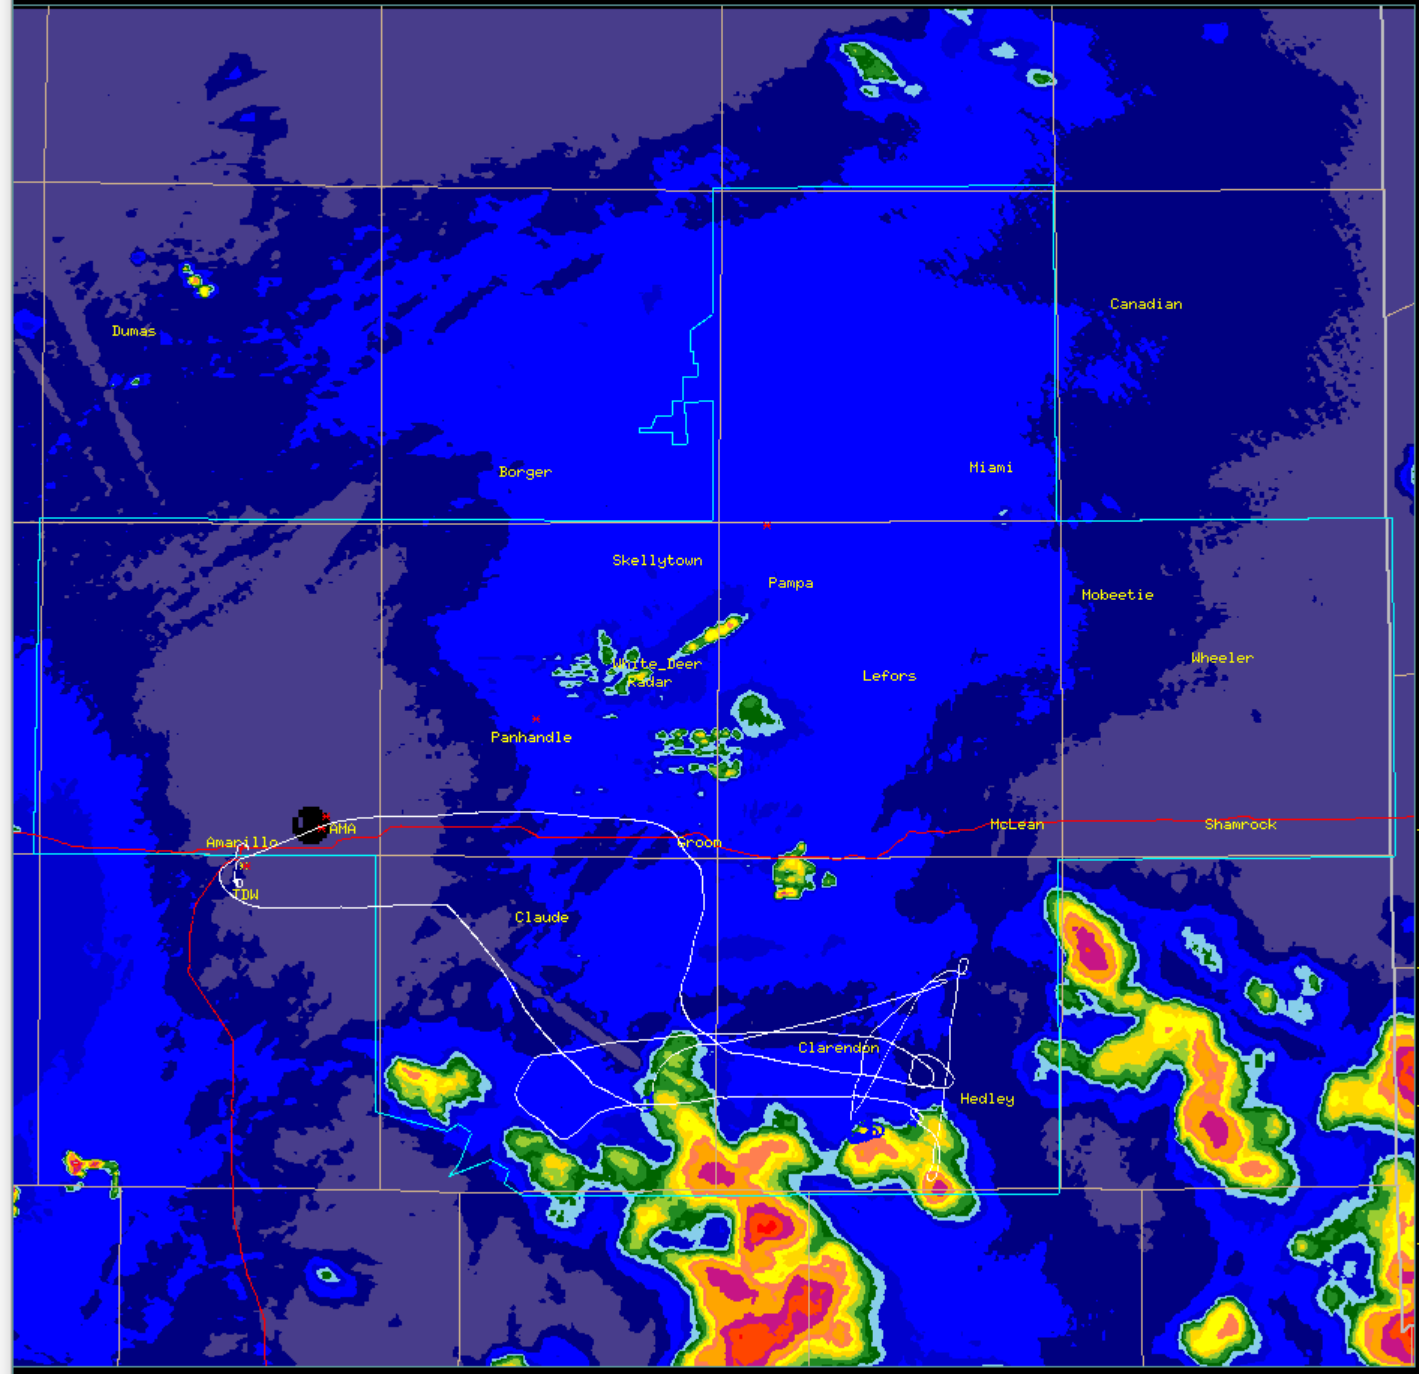

— □ ×

Help Level Field Zoom Cont Image Rings Maps Tracks TType Annot Past Fcast Future Time Copy Quit

24hr_Precip_Accum

2024/08/16 03:00:00 UTC Composite Tracks to 2024/08/16 03:00:00 Tz 30

km

mm

- 359P
- 9454
- ekurn
- bip
- ek+bip
- dry_ice