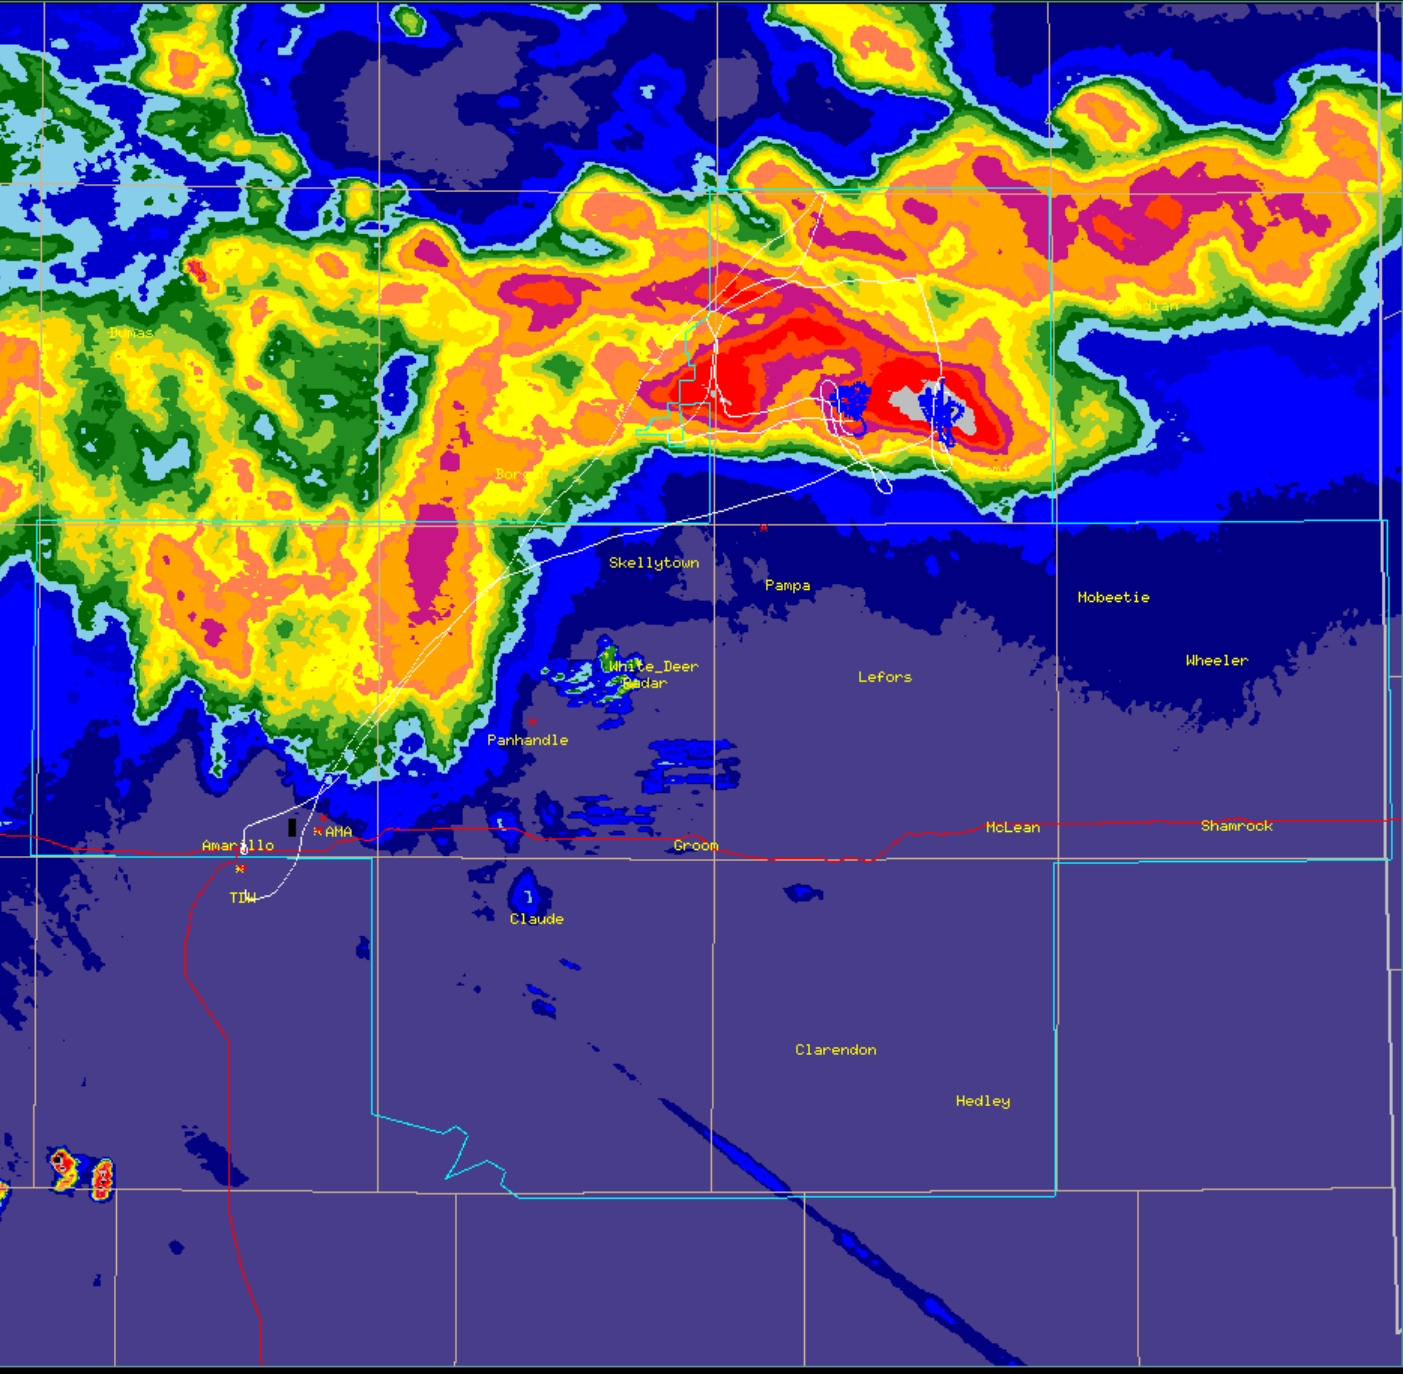

August 1, 2024

TITAN (RAL-NCAR)

— □ ×

Help Level Field Zoom Cont Image Rings Maps Tracks TType Annot Past Foast Future Time Copy Quit

24hr_Precip_Accum

2024/08/02 03:00:00 UTC Composite

km

km -80 -60 -40 -20 0 20 40 60 80 100

August 3, 2024

TITAN (RAL-NCAR)

— □ ×

Help Level Field Zoom Cont Image Rings Maps Tracks TType Annot Past Fcast Future Time Copy Quit

24hr_Precip_Accum

2024/08/04 03:00:00 UTC Composite

km

mm

- 359P
- 9454
- eburn
- bip
- eb+bip
- dry_ice

km -80 -60 -40 -20 0 20 40 60 80 100

August 10, 2024

TITAN (RAL-NCAR)

— □ ×

Help Level Field Zoom Cont Image Rings Maps Tracks TType Annot Past Fcast Future Time Copy Quit