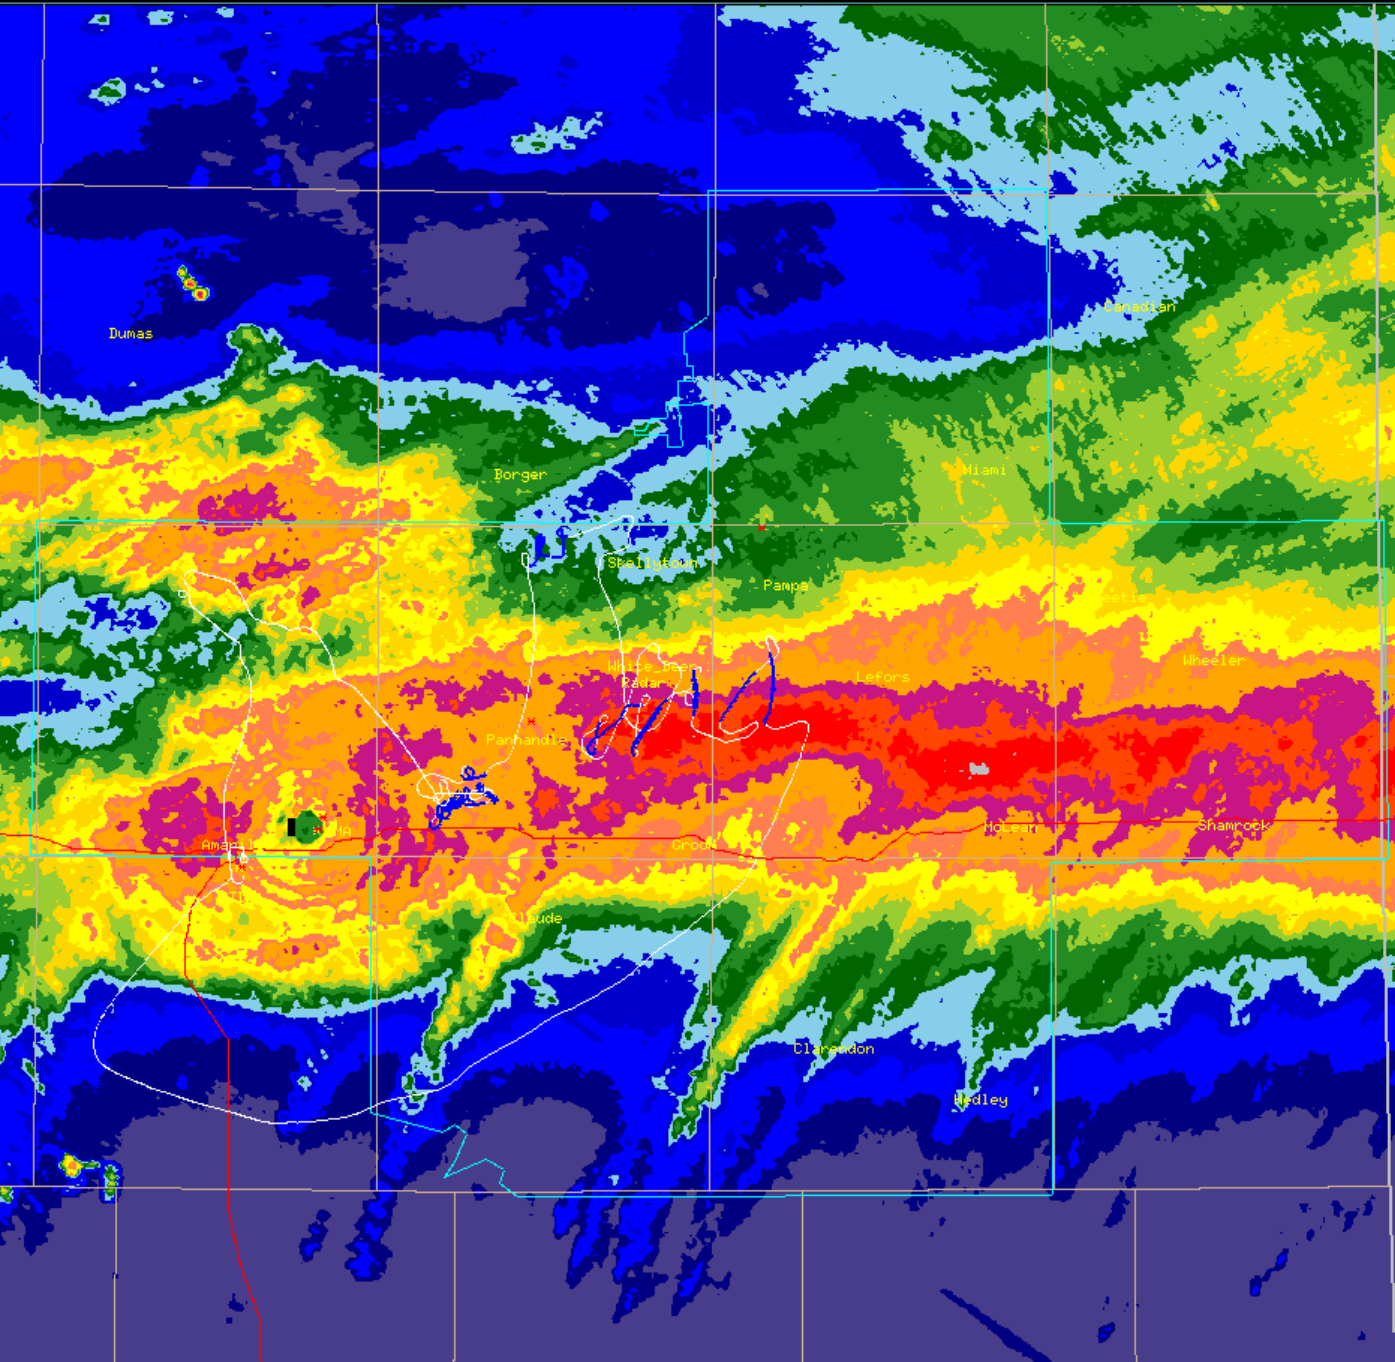

August 3, 2024

TITAN (RAL-NCAR)

— □ ×

Help Level Field Zoom Cont Image Rings Maps Tracks TType Annot Past Fcast Future Time Copy Quit

24hr_Precip_Accum

2024/08/04 03:00:00 UTC Composite

km

mm

- 359P
- 9454
- eburn
- bip
- eb+bip
- dry_ice

km -80 -60 -40 -20 0 20 40 60 80 100

August 10, 2024

TITAN (RAL-NCAR)

— □ ×

Help Level Field Zoom Cont Image Rings Maps Tracks TType Annot Past Fcast Future Time Copy Quit

24hr_Precip_Accum

2024/08/11 03:00:00 UTC Composite

km

km -80 -60 -40 -20 0 20 40 60 80 100

August 11, 2024

TITAN (RAL-NCAR)

— □ ×

Help Level Field Zoom Cont Image Rings Maps Tracks TType Annot Past Fcast Future Time Copy Quit

24hr_Precip_Accum

2024/08/12 03:00:00 UTC Composite

km

August 14, 2024

TITAN (RAL-NCAR)

— □ ×

Help Level Field Zoom Cont Image Rings Maps Tracks TType Annot Past Foast Future Time Copy Quit

24hr_Precip_Accum