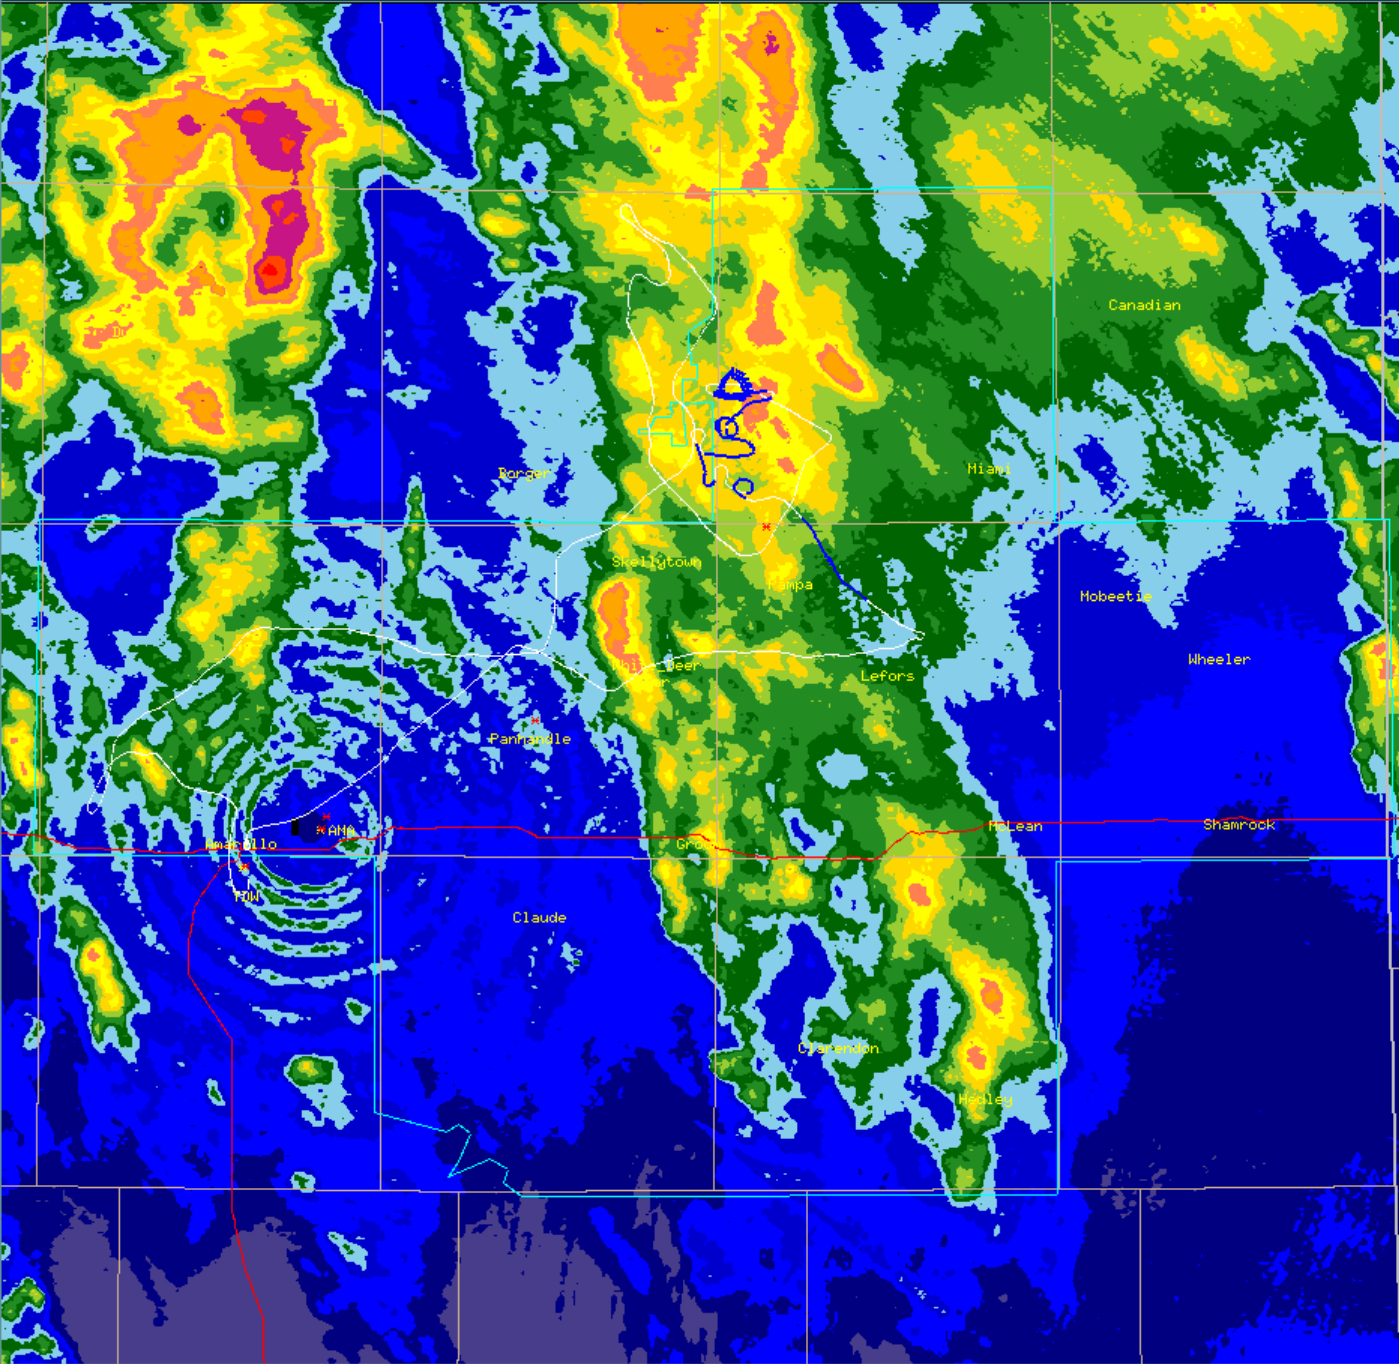

August 3, 2024

TITAN (RAL-NCAR)

— □ ×

Help Level Field Zoom Cont Image Rings Maps Tracks TType Annot Past Fcast Future Time Copy Quit

24hr_Precip_Accum

2024/08/04 03:00:00 UTC Composite

km

mm

- 359P
- 9454
- eburn
- bip
- eb+bip
- dry_ice

km -80 -60 -40 -20 0 20 40 60 80 100

August 10, 2024

TITAN (RAL-NCAR)

— □ ×

Help Level Field Zoom Cont Image Rings Maps Tracks TType Annot Past Fcast Future Time Copy Quit