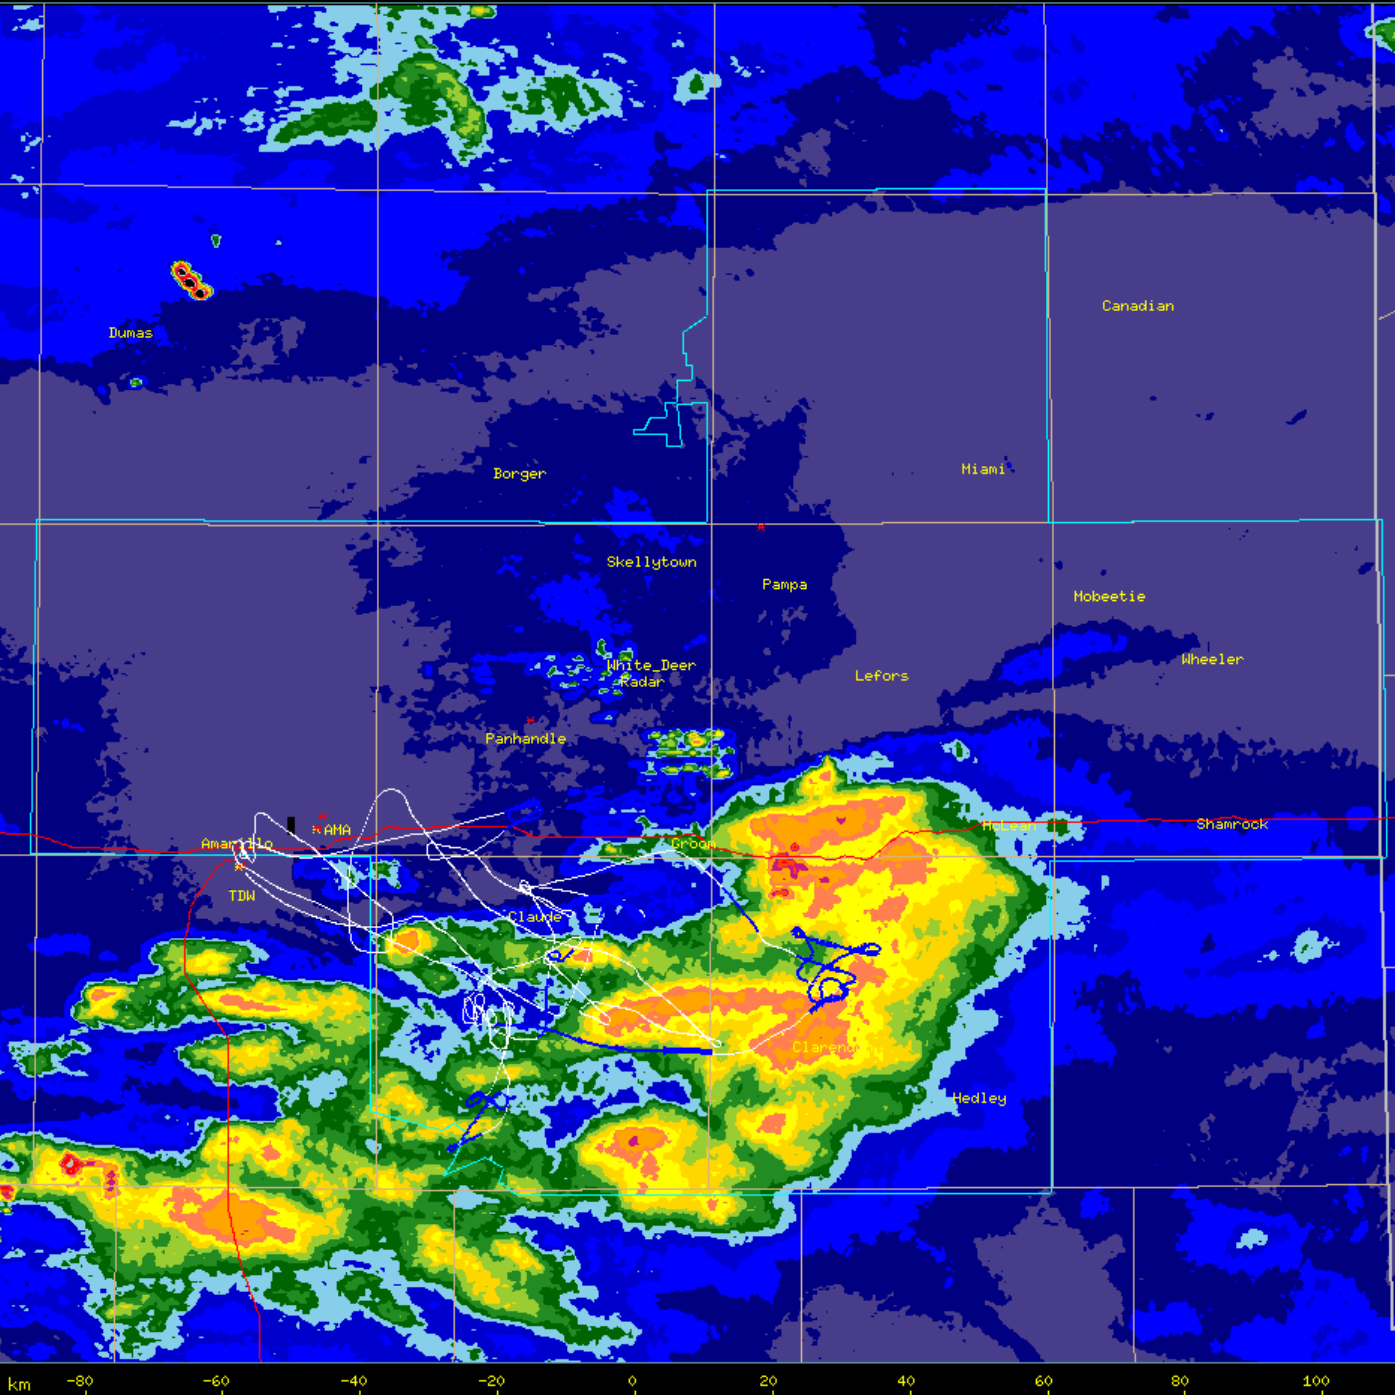

August 11, 2024

TITAN (RAL-NCAR)

— □ ×

Help Level Field Zoom Cont Image Rings Maps Tracks TType Annot Past Fcast Future Time Copy Quit

24hr_Precip_Accum

2024/08/12 03:00:00 UTC Composite

km