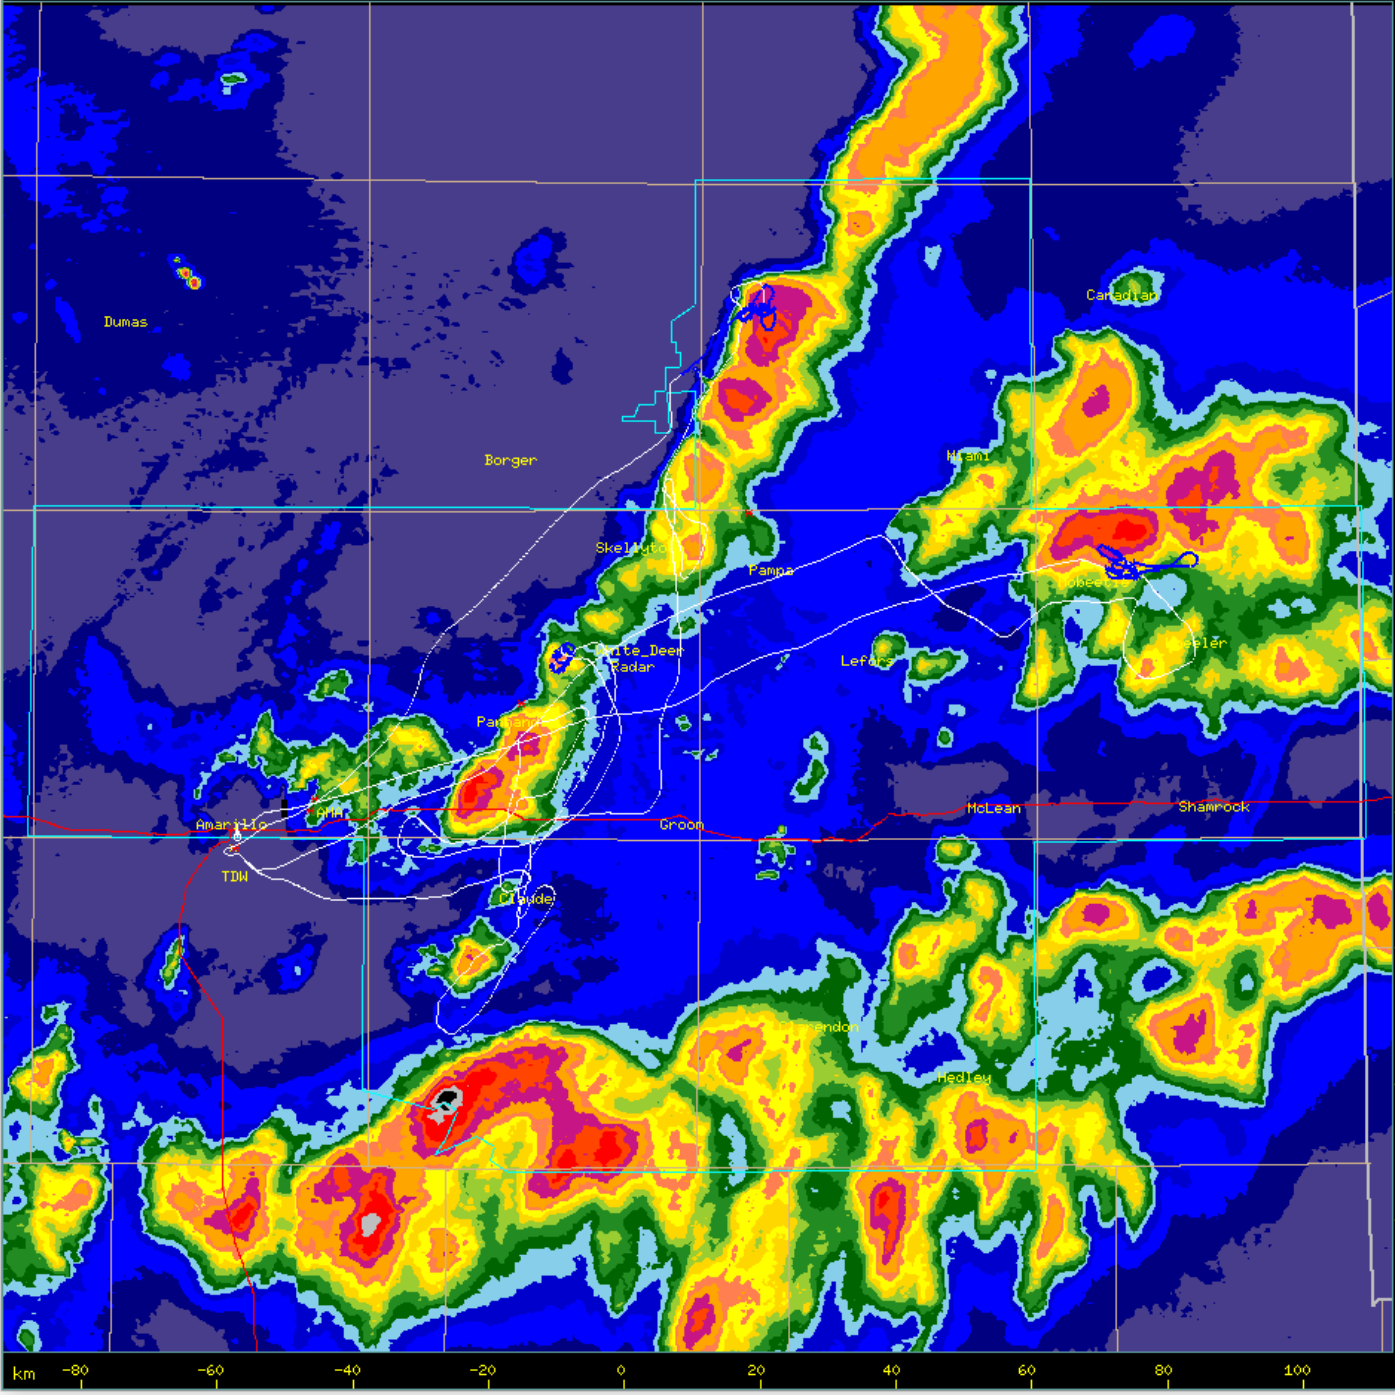

September 5, 2024

TITAN (RAL-NCAR)

Help Level Field Zoom Cont Image Rings Maps Tracks TType Annot Past Fcast Future Time Copy Quit

24hr_Precip_Accum

2024/09/15 03:00:00 UTC Composite

km

mm

- 359P
- 9454
- eburn
- bip
- eb+bip
- dry_ice

September 14, 2024

TITAN (RAL-NCAR)

Help Level Field Zoom Cont Image Rings Maps Tracks TType Annot Past Forecast Future Time Copy Quit

24hr_Precip_Accum

2024/09/06 03:00:00 UTC Composite

September 18, 2024

TITAN (RAL-NCAR)

Help Level Field Zoom Cont Image Rings Maps rack TType Annot Past Forecast Future Time Copy Quit

24hr_Precip_Accum

2024/09/19 03:00:00 UTC Composite