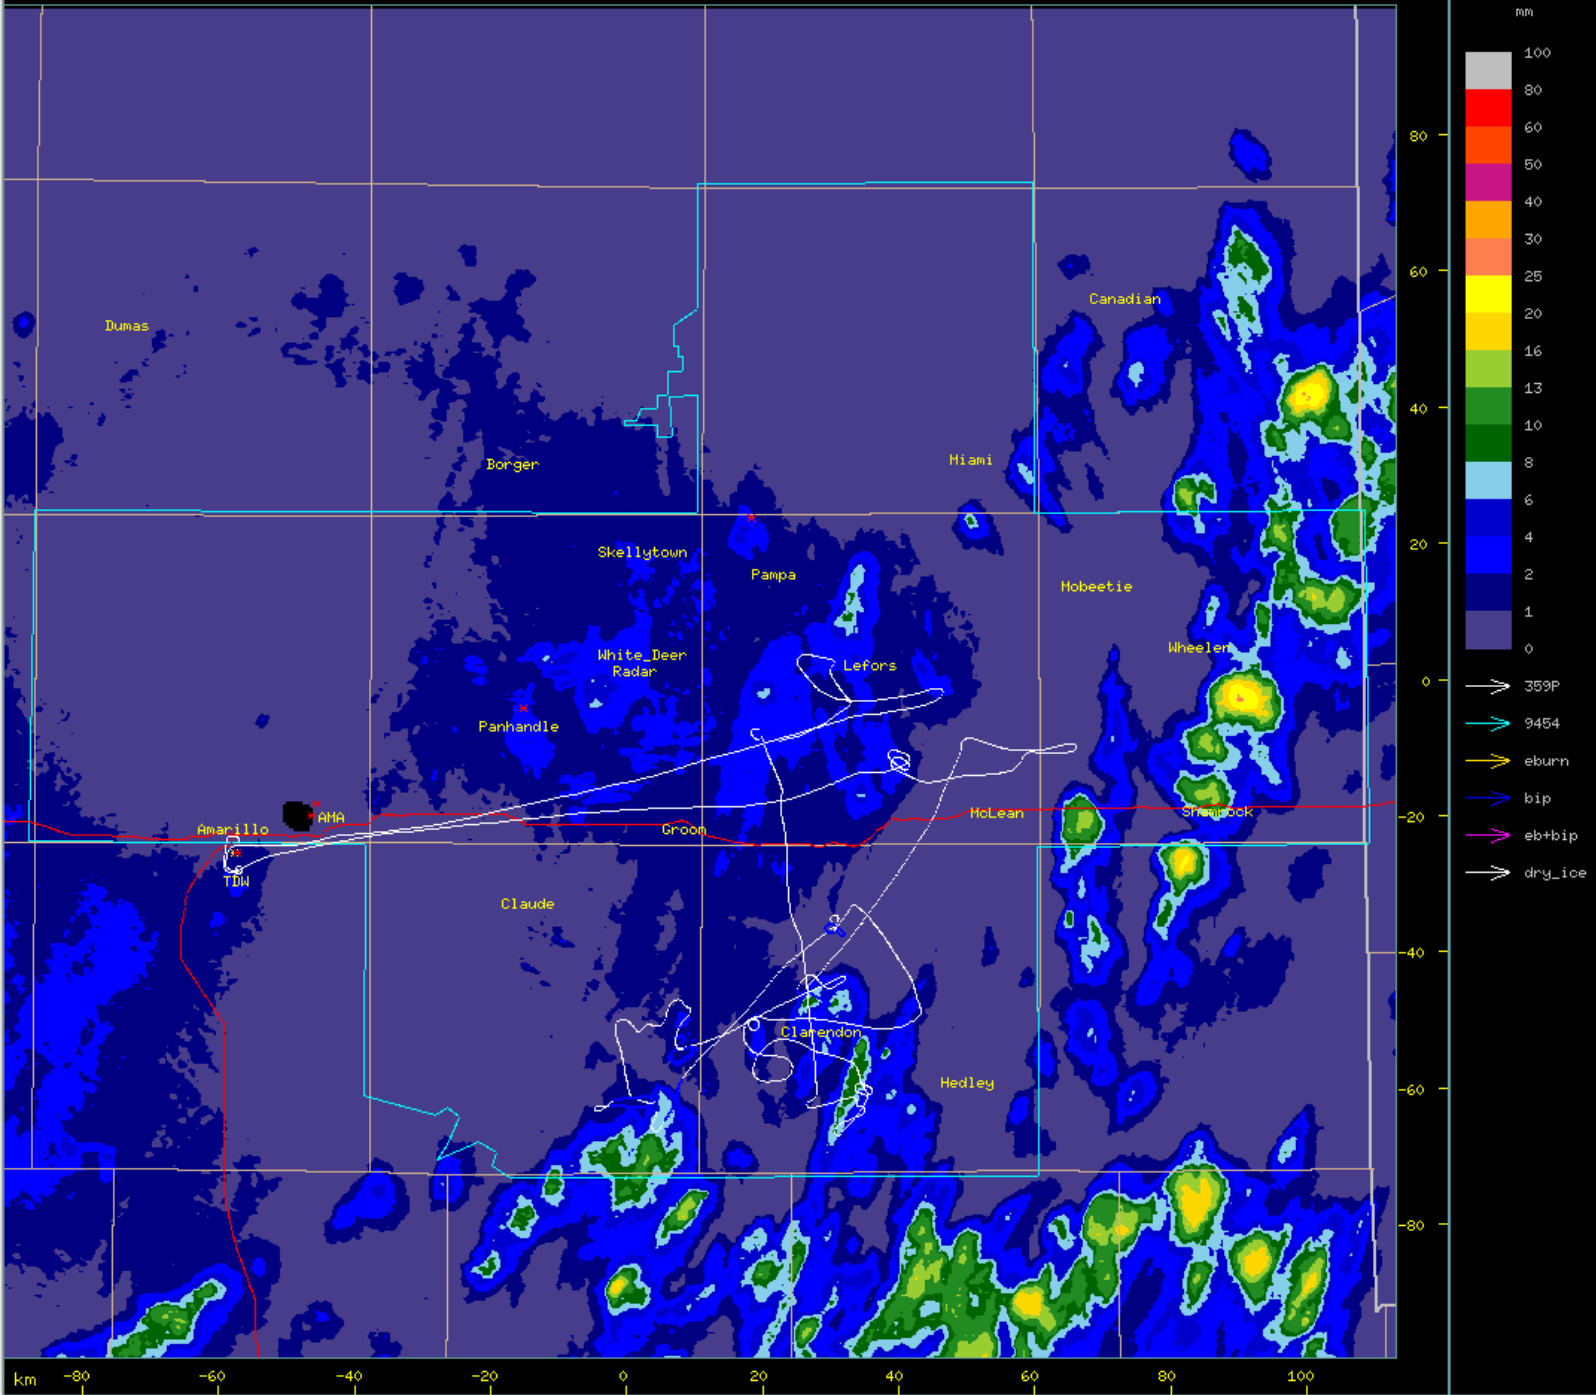

September 5, 2024

TITAN (RAL-NCAR)

Help Level Field Zoom Cont Image Rings Maps Tracks TType Annot Past Fcast Future Time Copy Quit

24hr_Precip_Accum

2024/09/15 03:00:00 UTC Composite

km

mm

- 359P
- 9454
- eburn
- bip
- eb+bip
- dry_ice

September 14, 2024

TITAN (RAL-NCAR)

Help Level Field Zoom Cont Image Rings Maps Tracks TType Annot Past Forecast Future Time Copy Quit

24hr_Precip_Accum

2024/09/06 03:00:00 UTC Composite

September 18, 2024

TITAN (RAL-NCAR)

Help Level Field Zoom Cont Image Rings Maps rack TType Annot Past Forecast Future Time Copy Quit

24hr_Precip_Accum

2024/09/19 03:00:00 UTC Composite